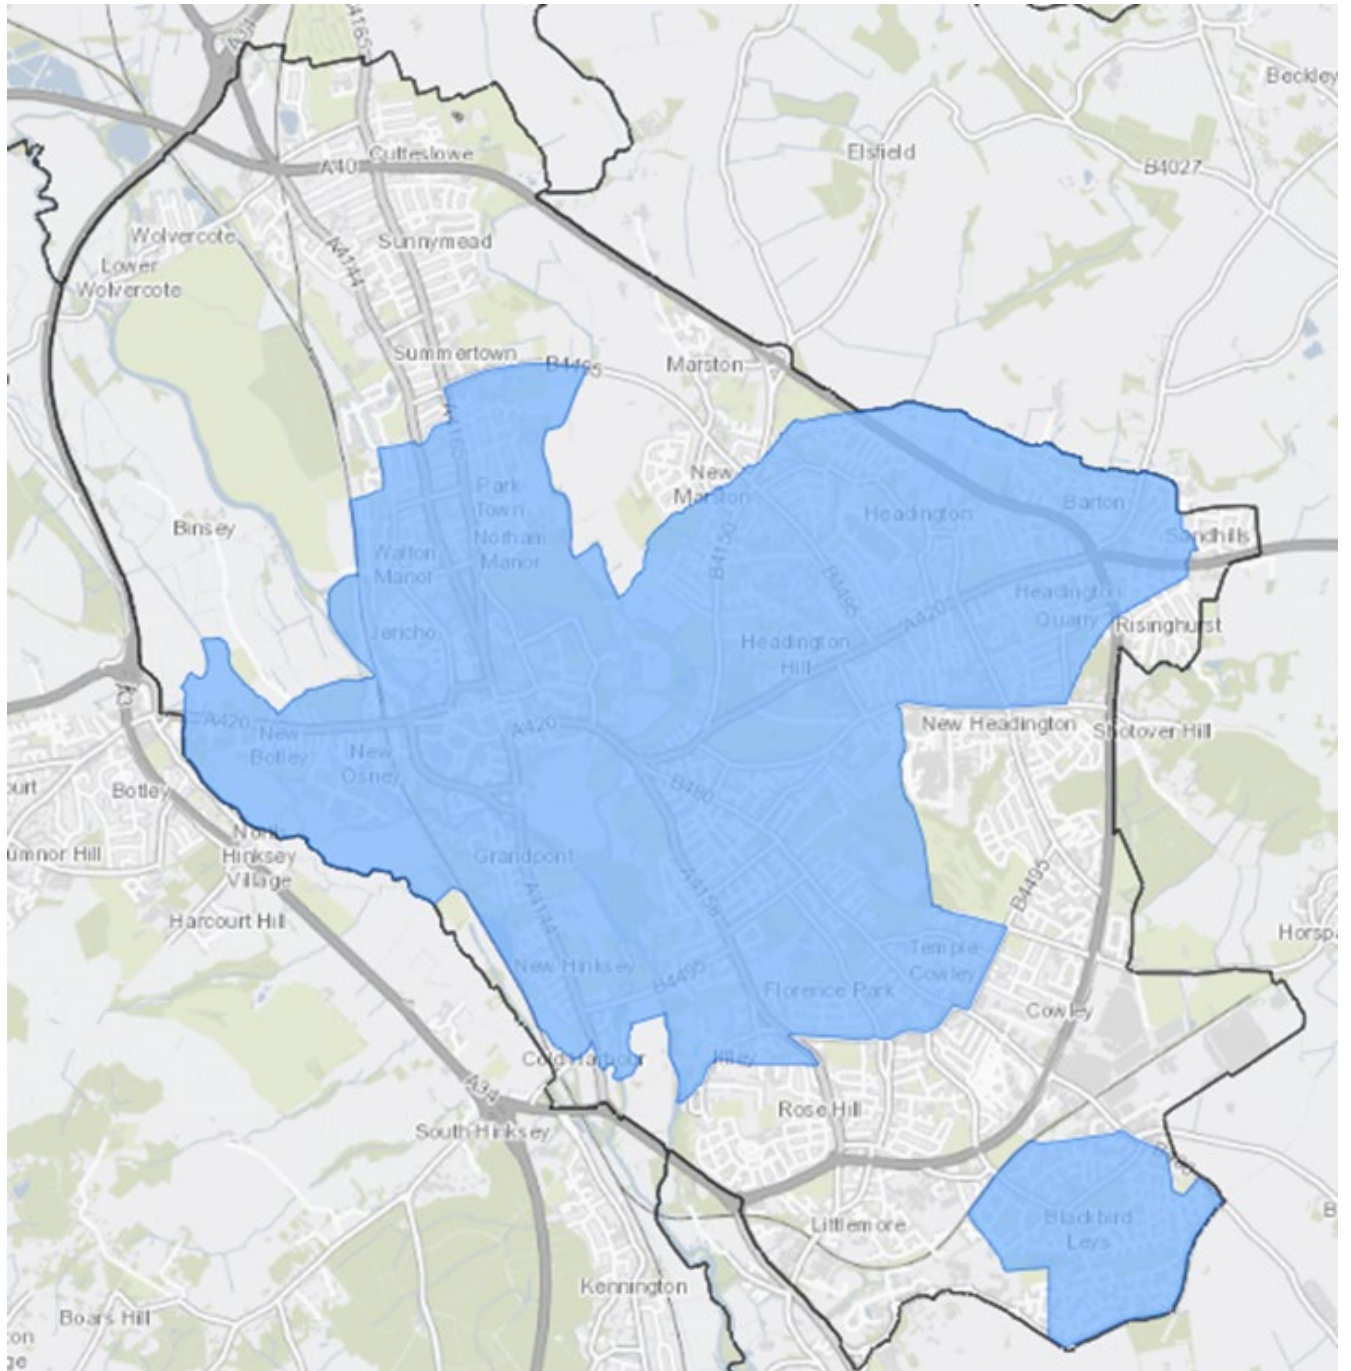

## Appendix 1

Area (in blue) comprising the current 23 active Smoke Control Areas in Oxford

This page is intentionally left blank