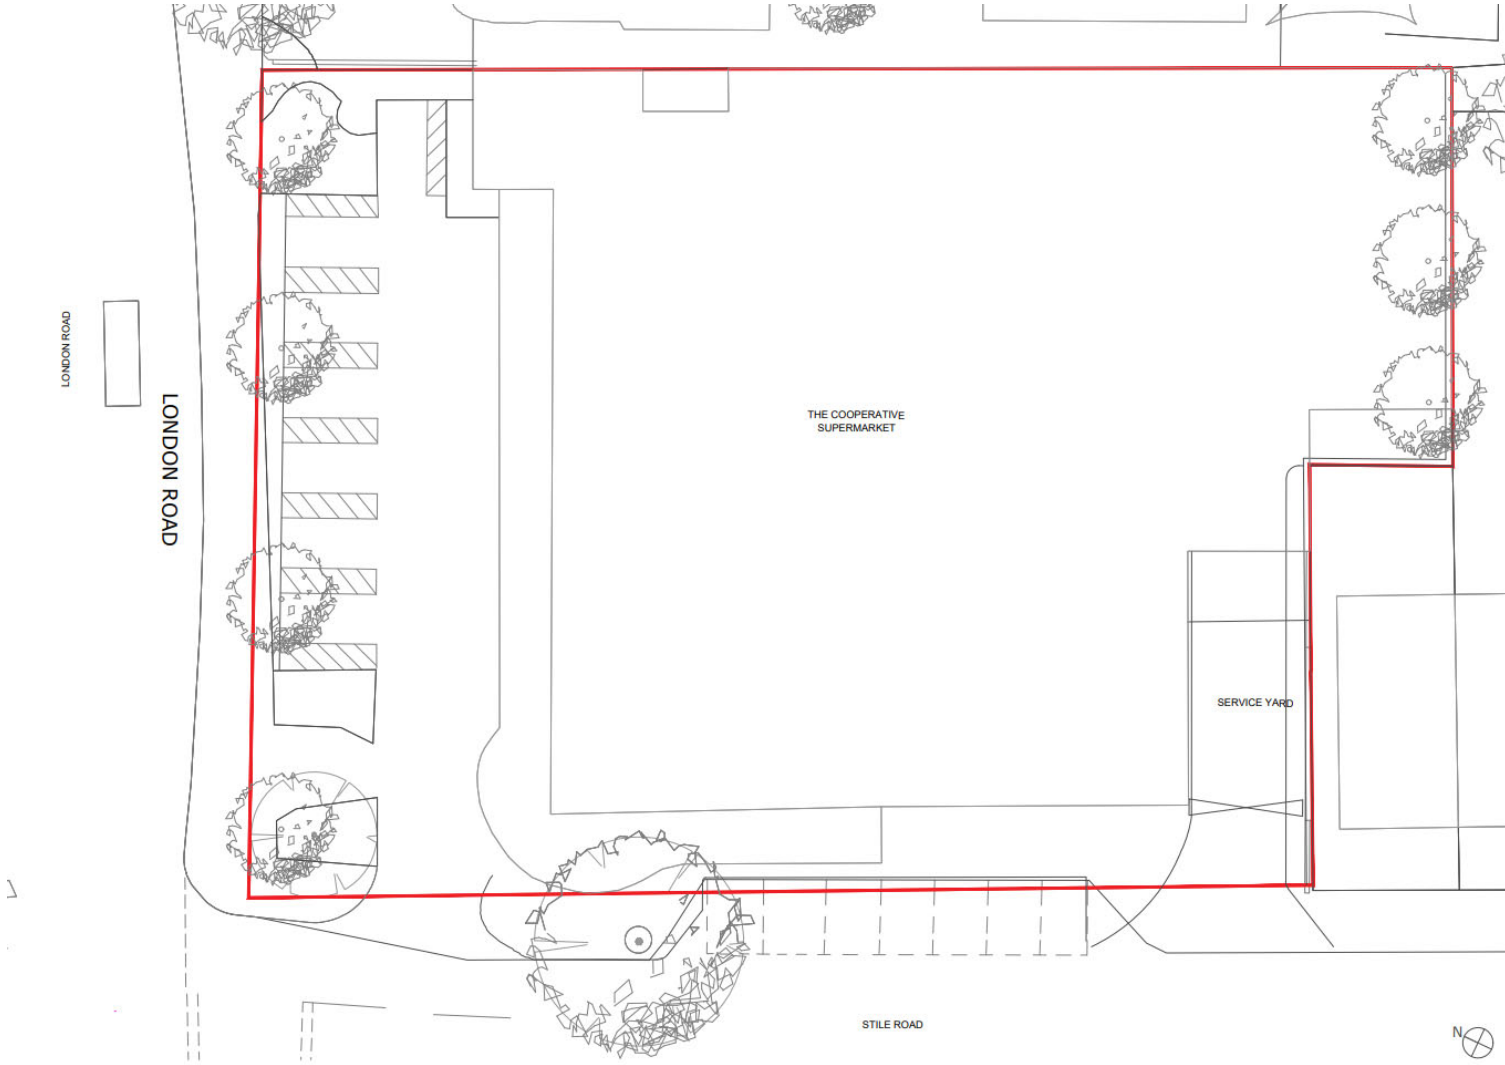

Block Plan

5

www.oxford.gov.uk