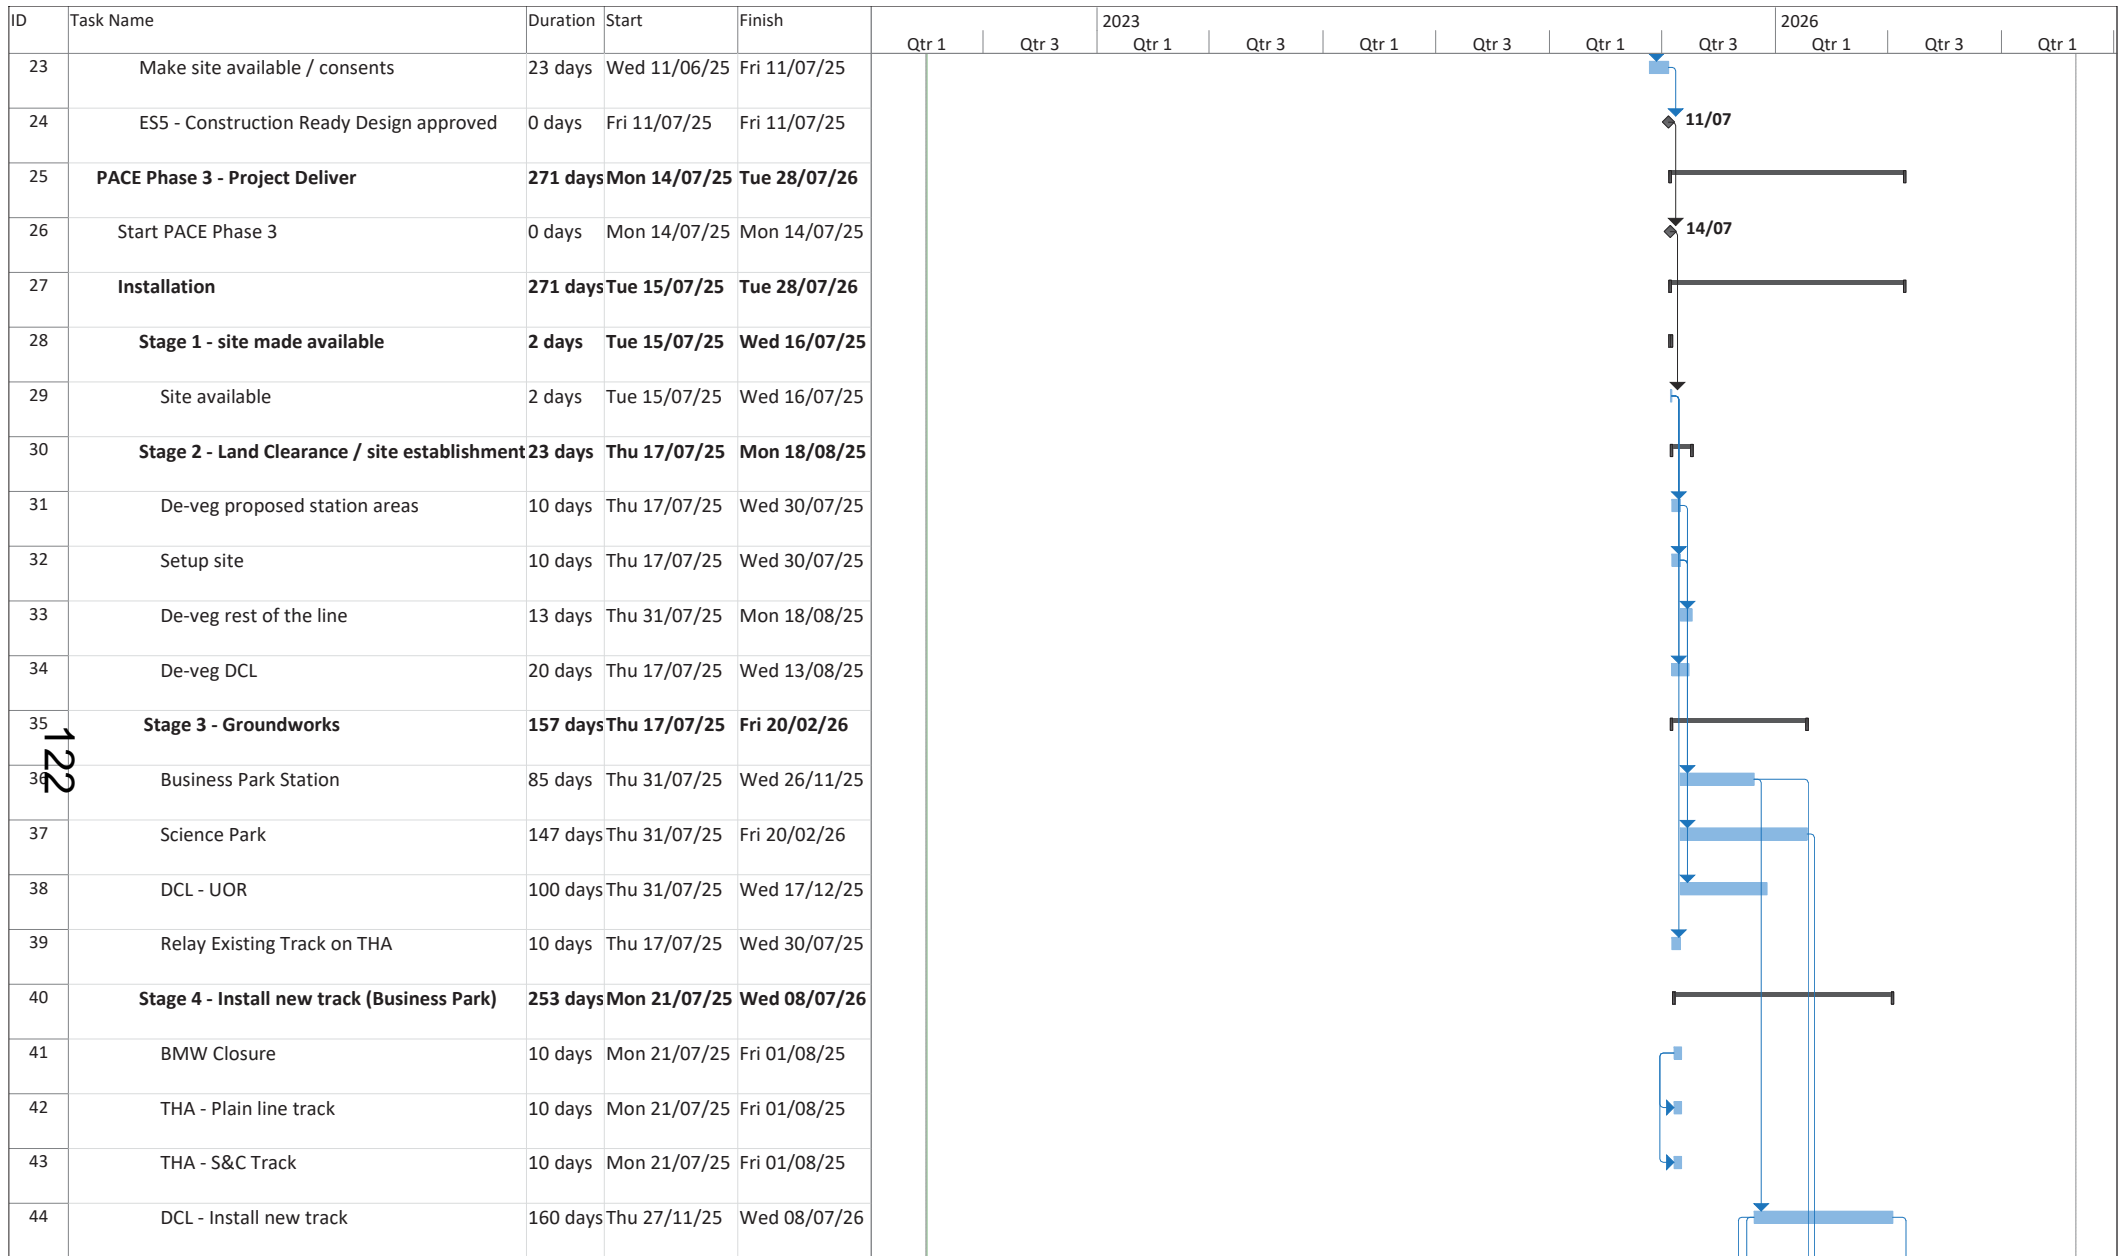

Appendix 2

Project: Cowley Plus - Indicative S
Date: Fri 01/04/22

Task		Project Summary		Inactive Milestone	◆	Manual Summary Rollup		Deadline	↓
Split		External Tasks		Inactive Summary		Manual Summary		Progress	
Milestone	◆	External Milestone	◆	Manual Task		Start-only		Manual Progress	
Summary		Inactive Task		Duration-only		Finish-only			

Project: Cowley Plus - Indicative S Date: Fri 01/04/22	Task		Project Summary		Inactive Milestone		Manual Summary Rollup		Deadline	
	Split		External Tasks		Inactive Summary		Manual Summary		Progress	
	Milestone		External Milestone		Manual Task		Start-only		Manual Progress	
	Summary		Inactive Task		Duration-only		Finish-only			

123

Project: Cowley Plus - Indicative S Date: Fri 01/04/22	Task		Project Summary		Inactive Milestone		Manual Summary Rollup		Deadline	
	Split		External Tasks		Inactive Summary		Manual Summary		Progress	
	Milestone		External Milestone		Manual Task		Start-only		Manual Progress	
	Summary		Inactive Task		Duration-only		Finish-only			