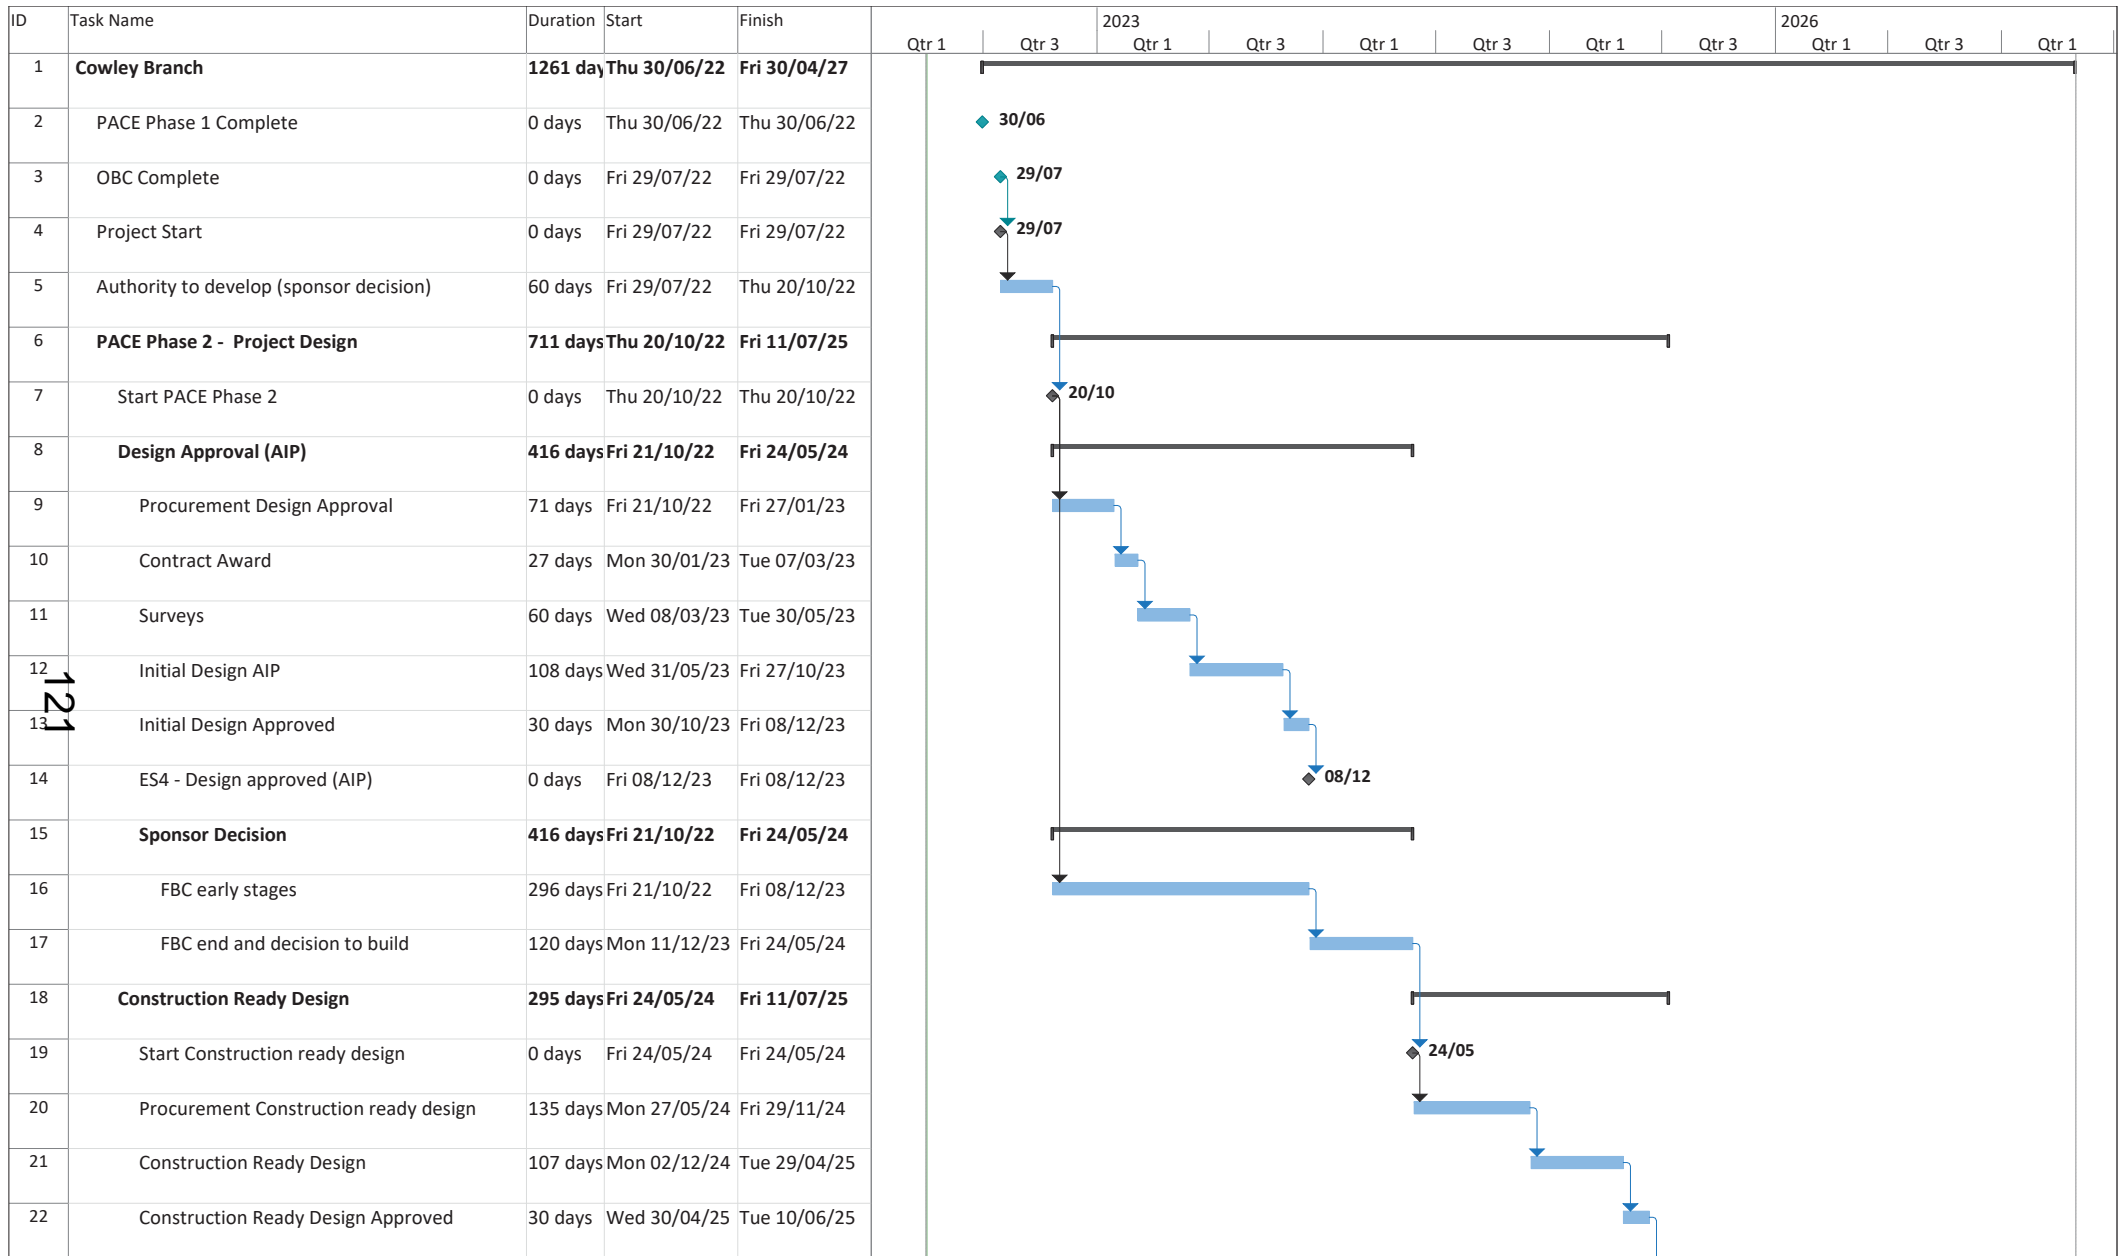

Appendix 2

Project: Cowley Plus - Indicative S
Date: Fri 01/04/22

Task		Project Summary		Inactive Milestone	◆	Manual Summary Rollup		Deadline	↓
Split		External Tasks		Inactive Summary		Manual Summary		Progress	
Milestone	◆	External Milestone	◆	Manual Task		Start-only		Manual Progress	
Summary		Inactive Task		Duration-only		Finish-only			

Project: Cowley Plus - Indicative S Date: Fri 01/04/22	Task		Project Summary		Inactive Milestone		Manual Summary Rollup		Deadline	
	Split		External Tasks		Inactive Summary		Manual Summary		Progress	
	Milestone		External Milestone		Manual Task		Start-only		Manual Progress	
	Summary		Inactive Task		Duration-only		Finish-only			

123

Project: Cowley Plus - Indicative S Date: Fri 01/04/22	Task		Project Summary		Inactive Milestone		Manual Summary Rollup		Deadline	
	Split		External Tasks		Inactive Summary		Manual Summary		Progress	
	Milestone		External Milestone		Manual Task		Start-only		Manual Progress	
	Summary		Inactive Task		Duration-only		Finish-only			

124

Project: Cowley Plus - Indicative S Date: Fri 01/04/22	Task		Project Summary		Inactive Milestone		Manual Summary Rollup		Deadline	
	Split		External Tasks		Inactive Summary		Manual Summary		Progress	
	Milestone		External Milestone		Manual Task		Start-only		Manual Progress	
	Summary		Inactive Task		Duration-only		Finish-only			