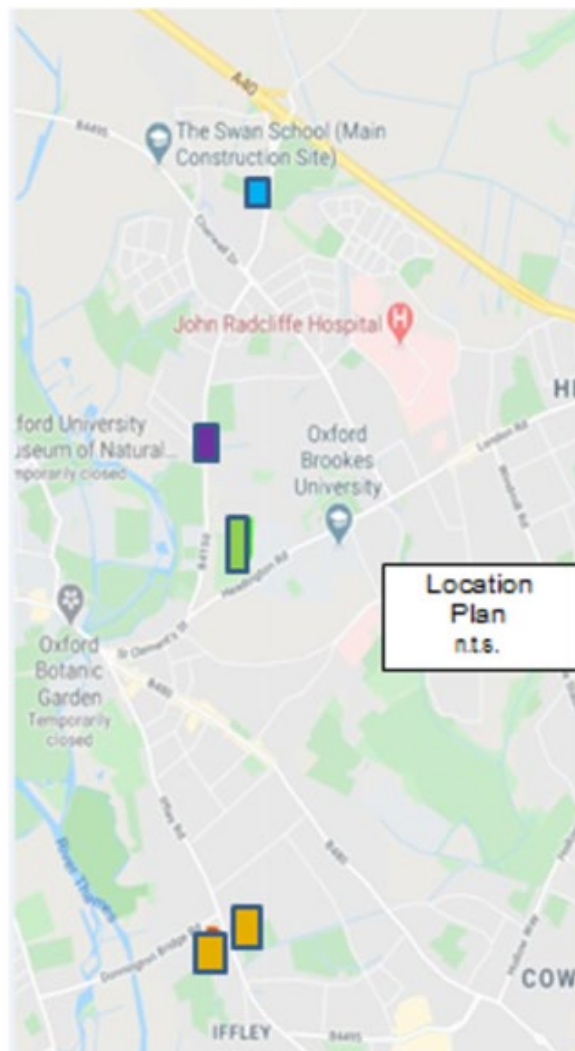

Appendix 1

Original Location of Growth Fund Cycle Routes

- Boult's Lane 
- Marston Toucan 
- Cuckoo / Headington 
- Boundary Brook 

This page is intentionally left blank