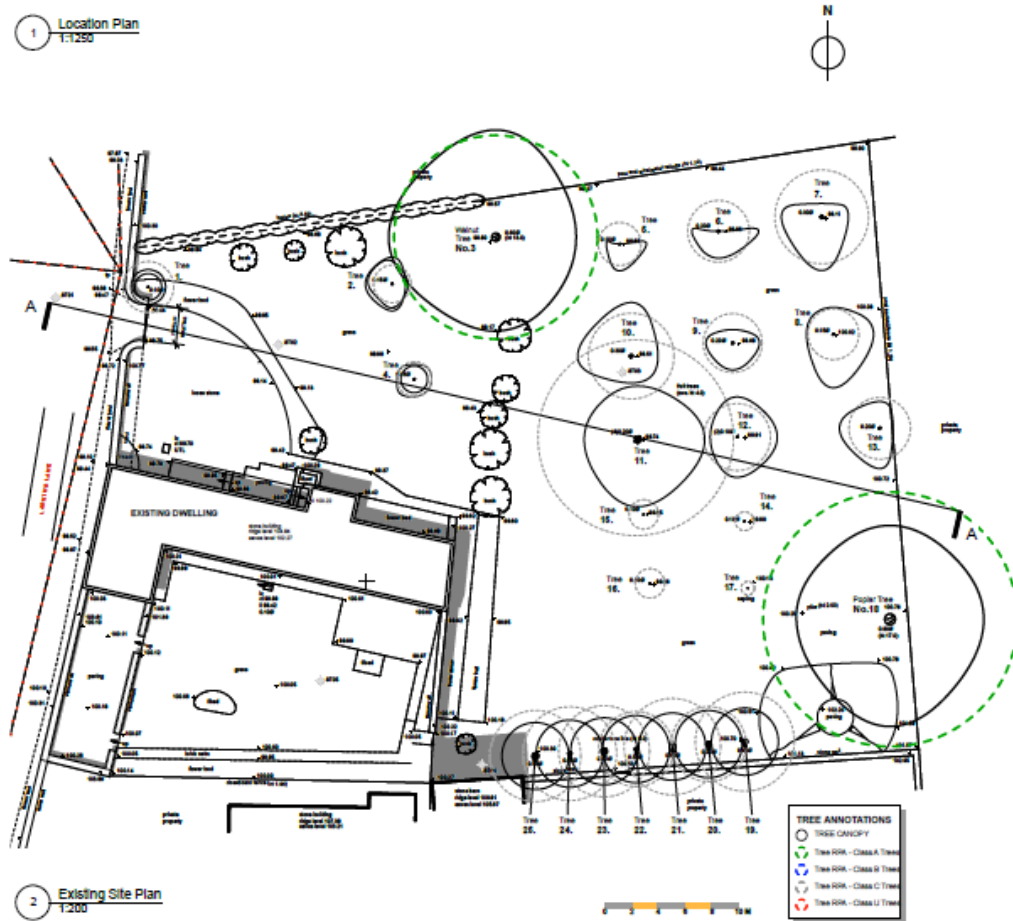

# Appendix 1 – Site Block Plan

## 21/02431/FUL & 21/02432/LBC – Meadow Larkins

Ordnance Survey (c) Crown Copyright 2017.  
All rights reserved. Licence number 100023402

1 Location Plan  
T:1250

This page is intentionally left blank