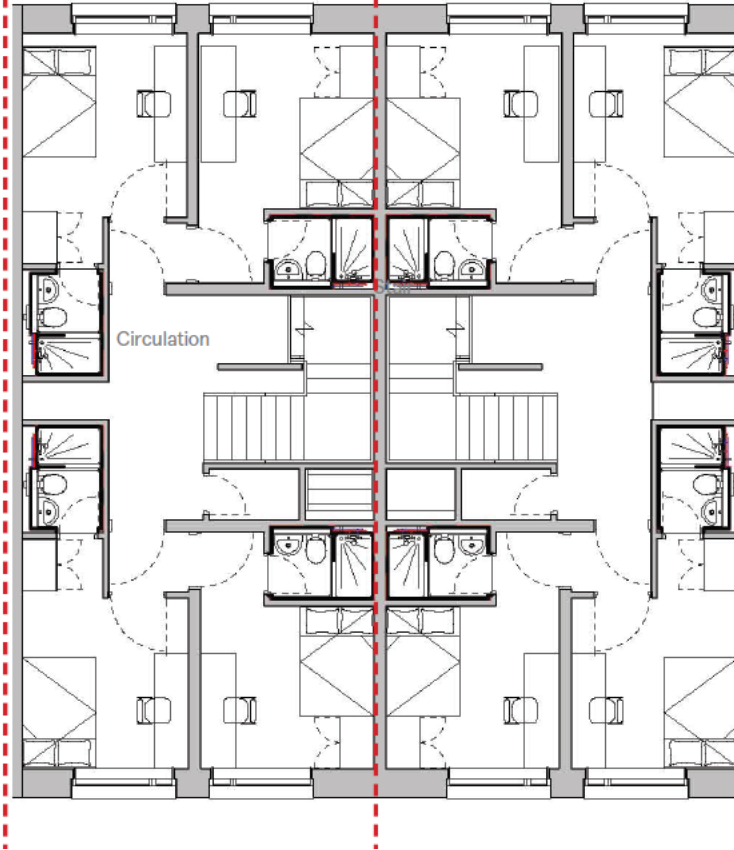

Typical Townhouse Floorplan