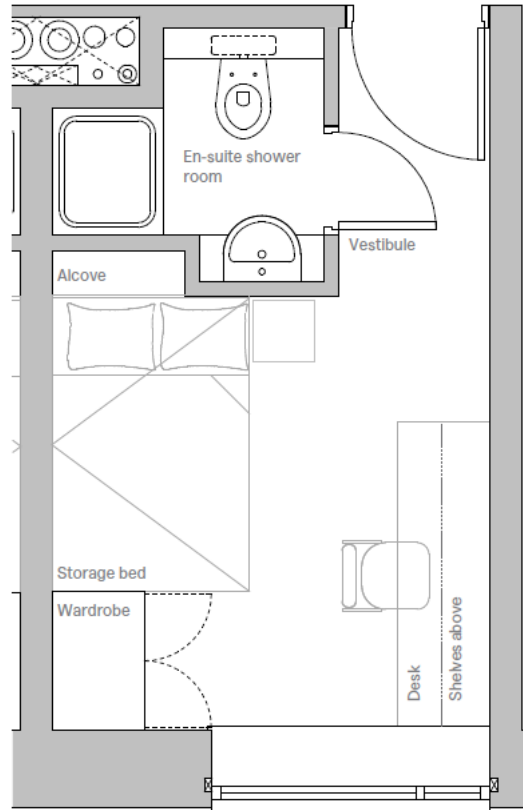

Typical Floor Plan Apartment

29