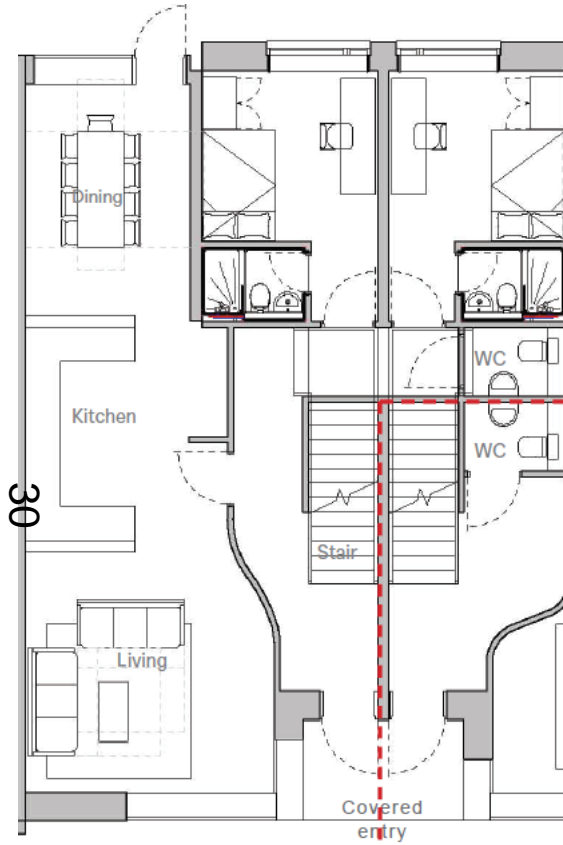

Typical Townhouse Floorplan