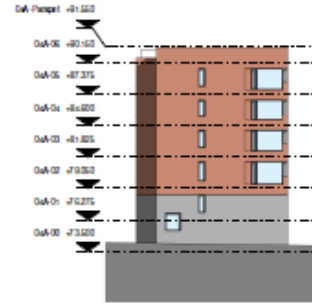

2 South East Elevation
1:20