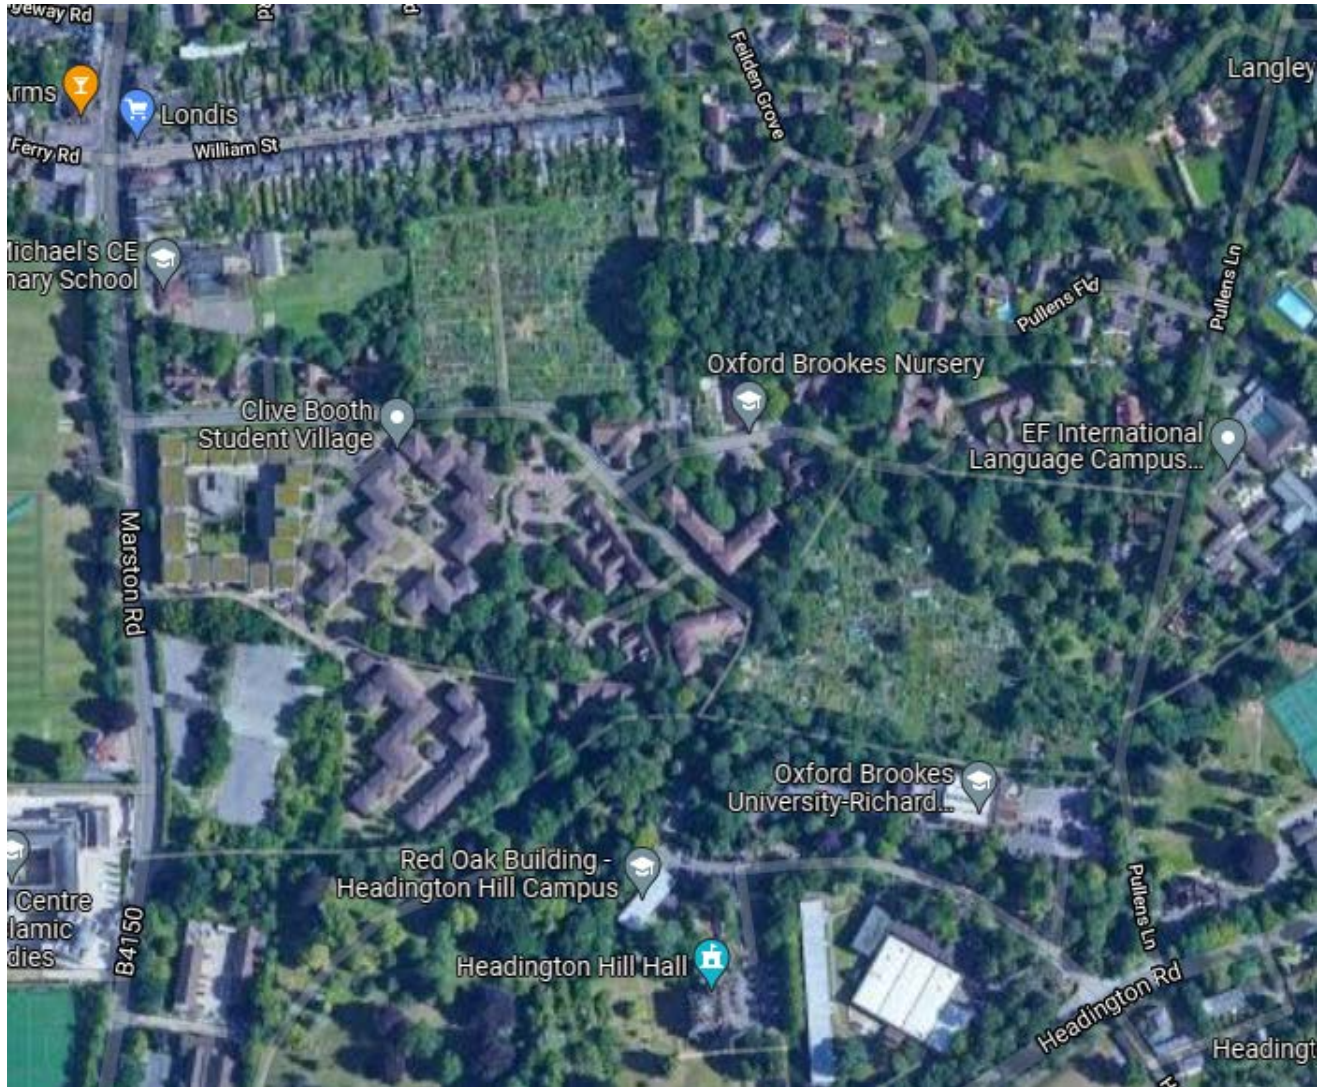

Aerial Photo

5