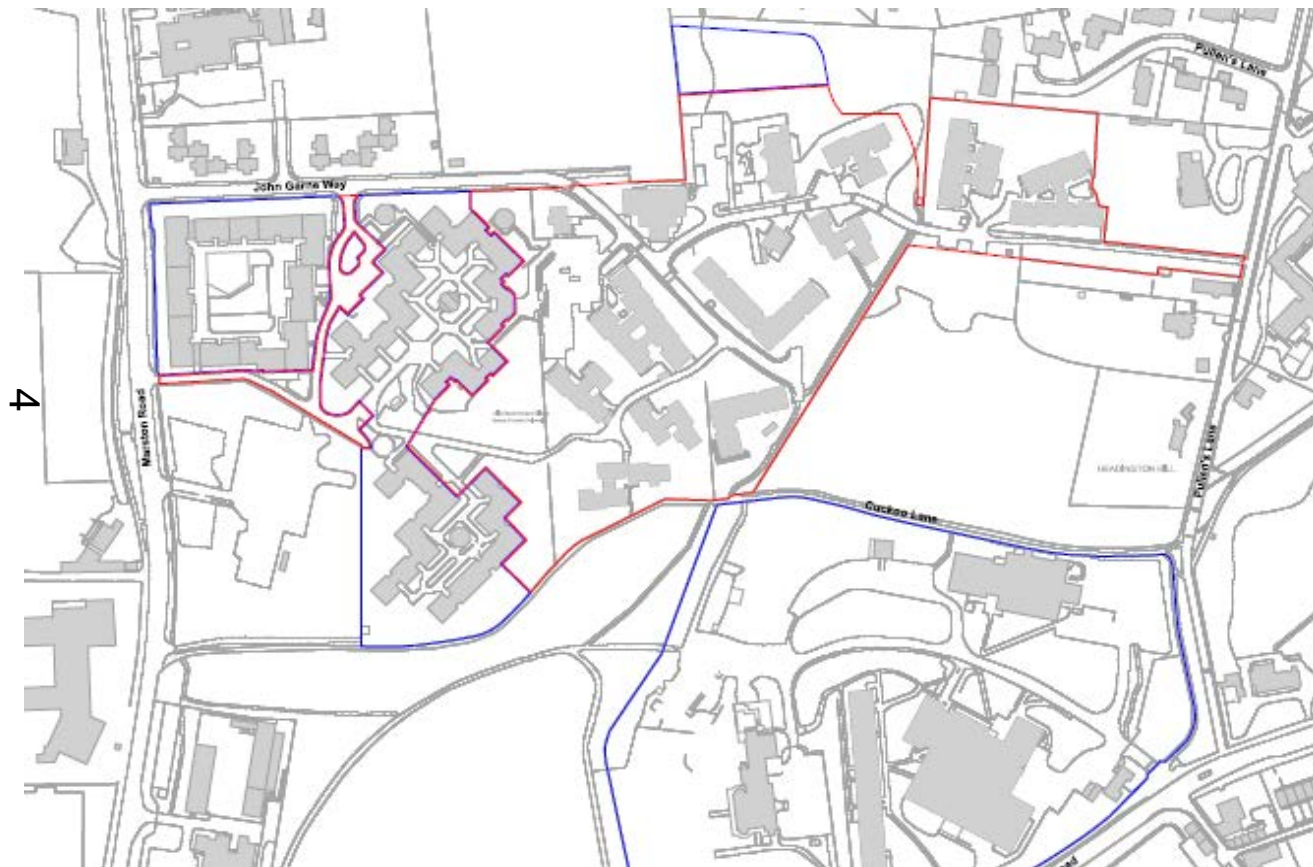

Oxford City Planning Committee Presentation

www.oxford.gov.uk

Reference Number:

3

21/01185/FUL

Site Address:

Clive Booth Student Village

Site Plan