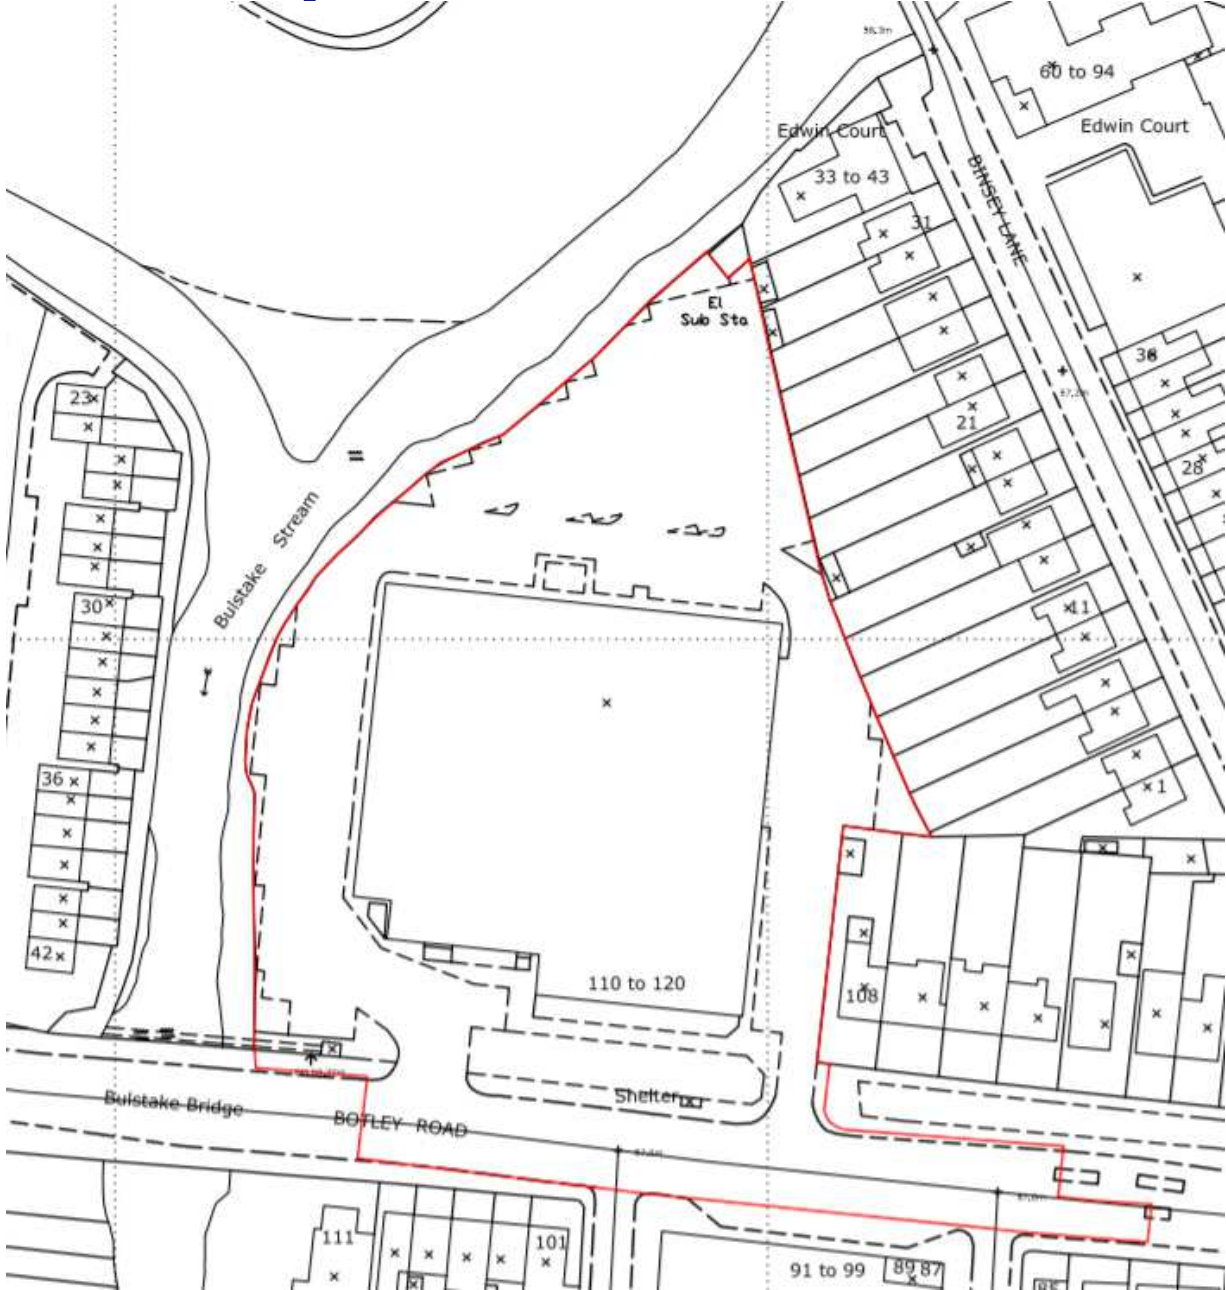

West Area Planning Committee Presentation

20/01632/VAR

**110 - 120 Botley Road
Oxford
Oxfordshire
OX2 0HH**

www.oxford.gov.uk

Site location plan

View of front entrance

75

View towards delivery yard

Birdseye – Application site edged in red

Credit: Google Maps

Birdseye – Application site edged in red

Credit: Google Maps