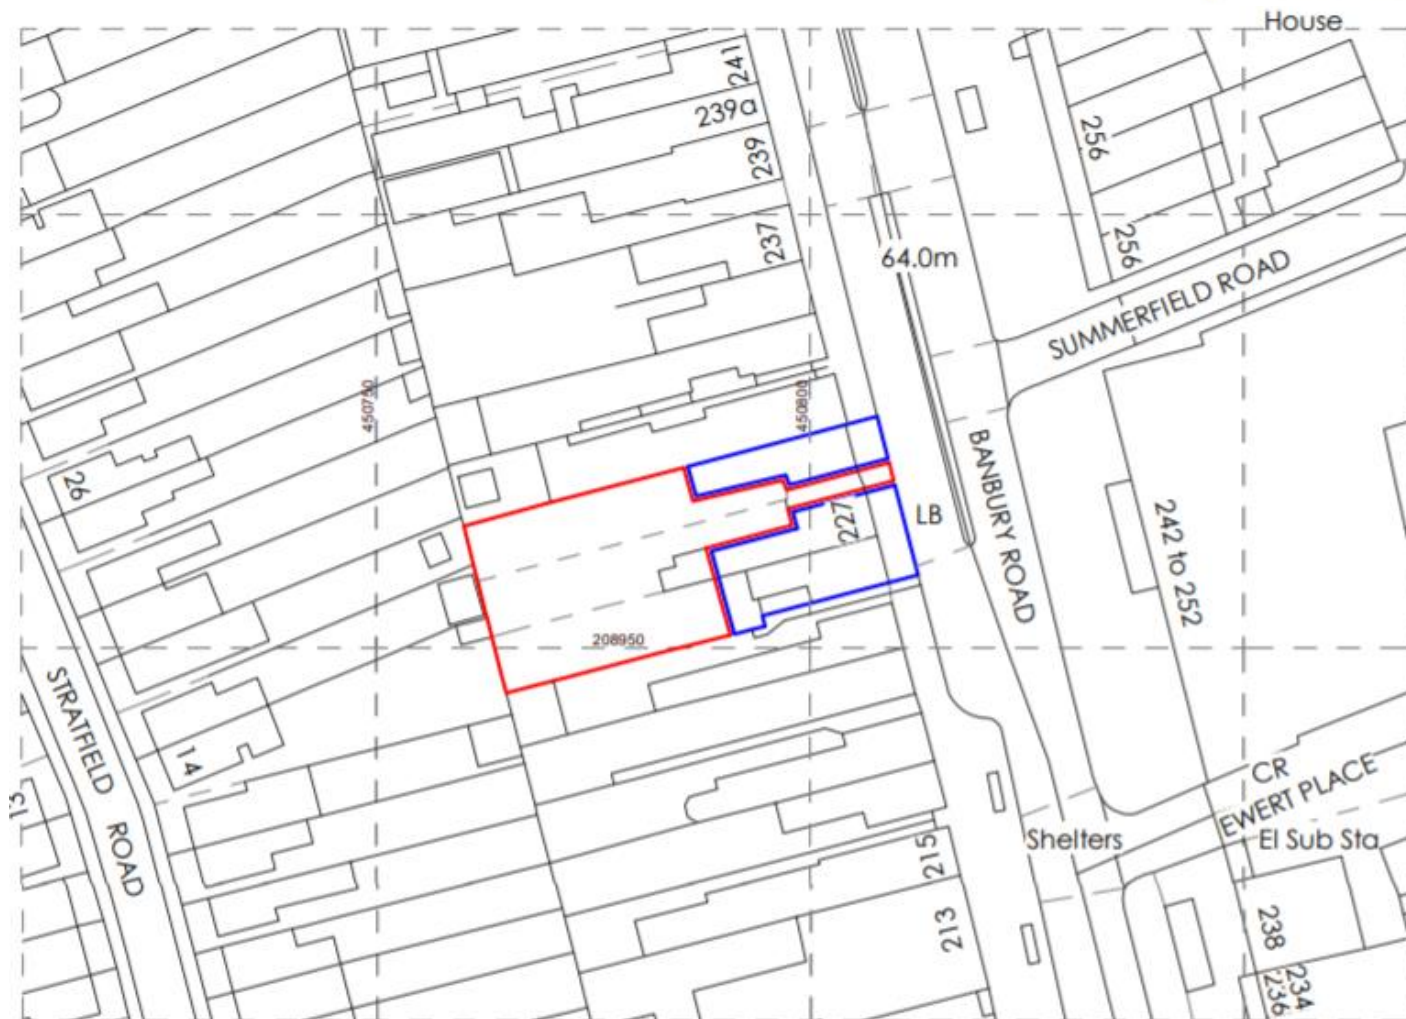

# Appendix 1 – Location Plan

## 20/01597/FUL - 225-229 Banbury Road

Ordnance Survey, (c) Crown Copyright 2020. All rights reserved. Licence number 100022432

## LOCATION PLAN

This page is intentionally left blank