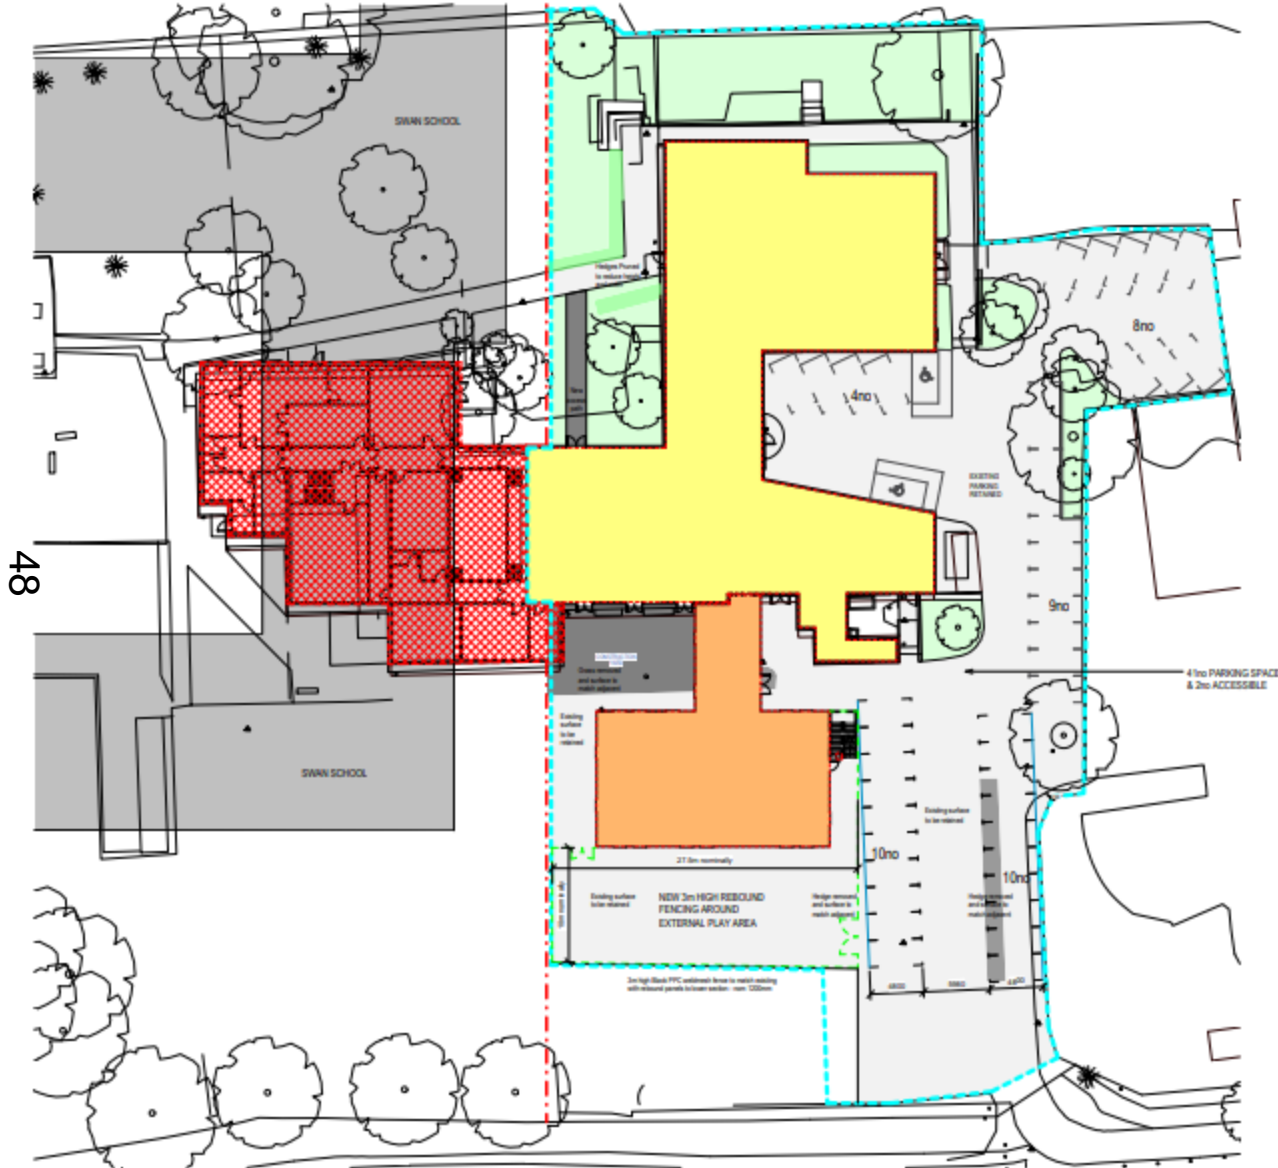

Planning Review Committee Presentation

18/01697/FUL

The Harlow Centre

Application for Temporary Accommodation
for Meadowbrook College

Site plan

www.oxford.gov.uk

Existing Meadowbrook College

47

Proposed site plan

48

1 HARLOW CENTRE - Temp Accommodation Site Plan
1:200

www.oxford.gov.uk

Proposed elevations

1 Temps West Elevation

1:100

49