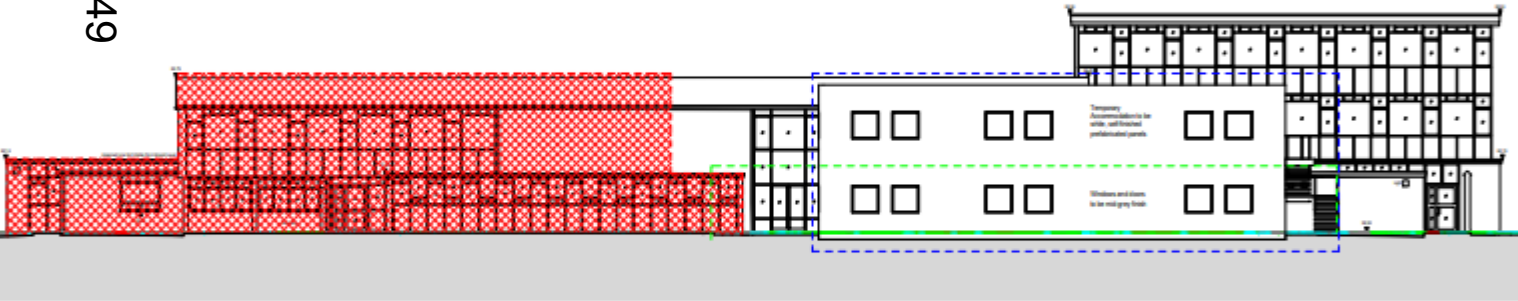

Proposed site plan

48

1 HARLOW CENTRE - Temp Accommodation Site Plan
1:200

www.oxford.gov.uk

Proposed elevations

1 Temps West Elevation

1:100

49

2 Temps South Elevation

1:100

3 Temps East Elevation

1:100

This page is intentionally left blank