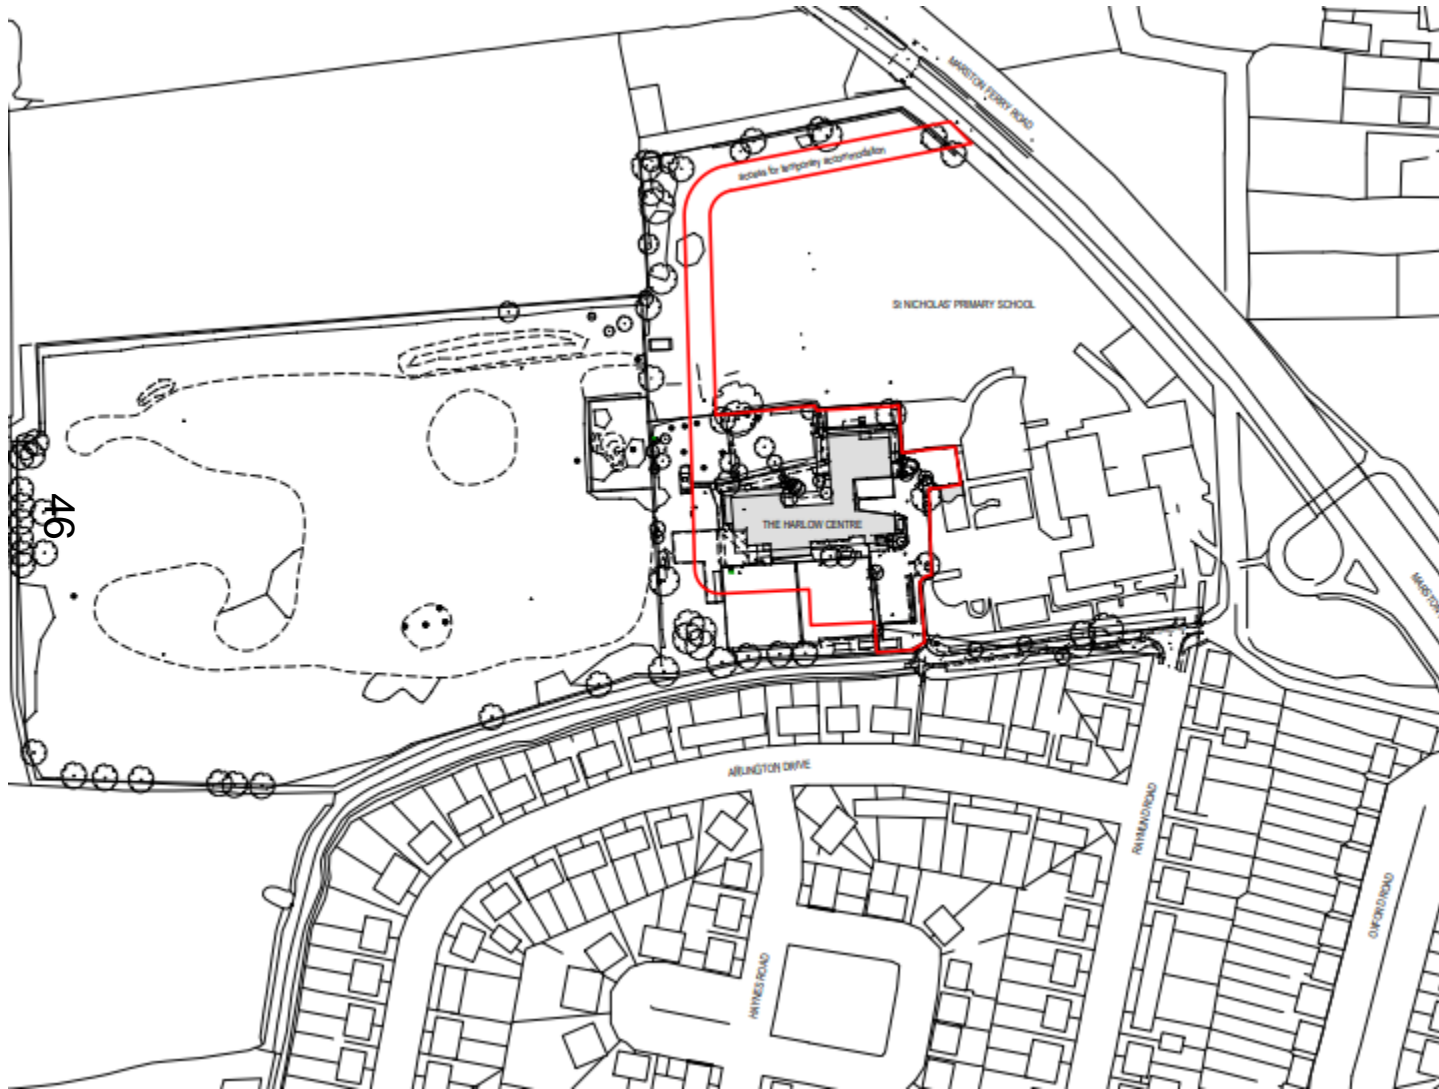

Planning Review Committee Presentation

18/01697/FUL

The Harlow Centre

Application for Temporary Accommodation
for Meadowbrook College

Site plan

www.oxford.gov.uk

Existing Meadowbrook College

47

Proposed site plan

48

1 HARLOW CENTRE - Temp Accommodation Site Plan
1:200

www.oxford.gov.uk

Proposed elevations

1 Temps West Elevation

1:100

49

2 Temps South Elevation

1:100

3 Temps East Elevation

1:100

This page is intentionally left blank