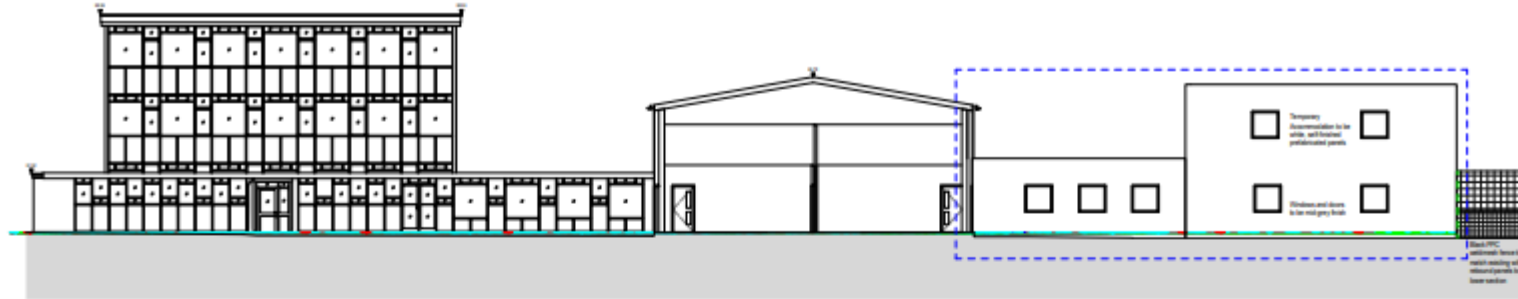

Proposed site plan

48

1 HARLOW CENTRE - Temp Accommodation Site Plan
1:200

www.oxford.gov.uk

Proposed elevations

1 Temps West Elevation

1:100

49

2 Temps South Elevation

1:100

3 Temps East Elevation

1:100

This page is intentionally left blank