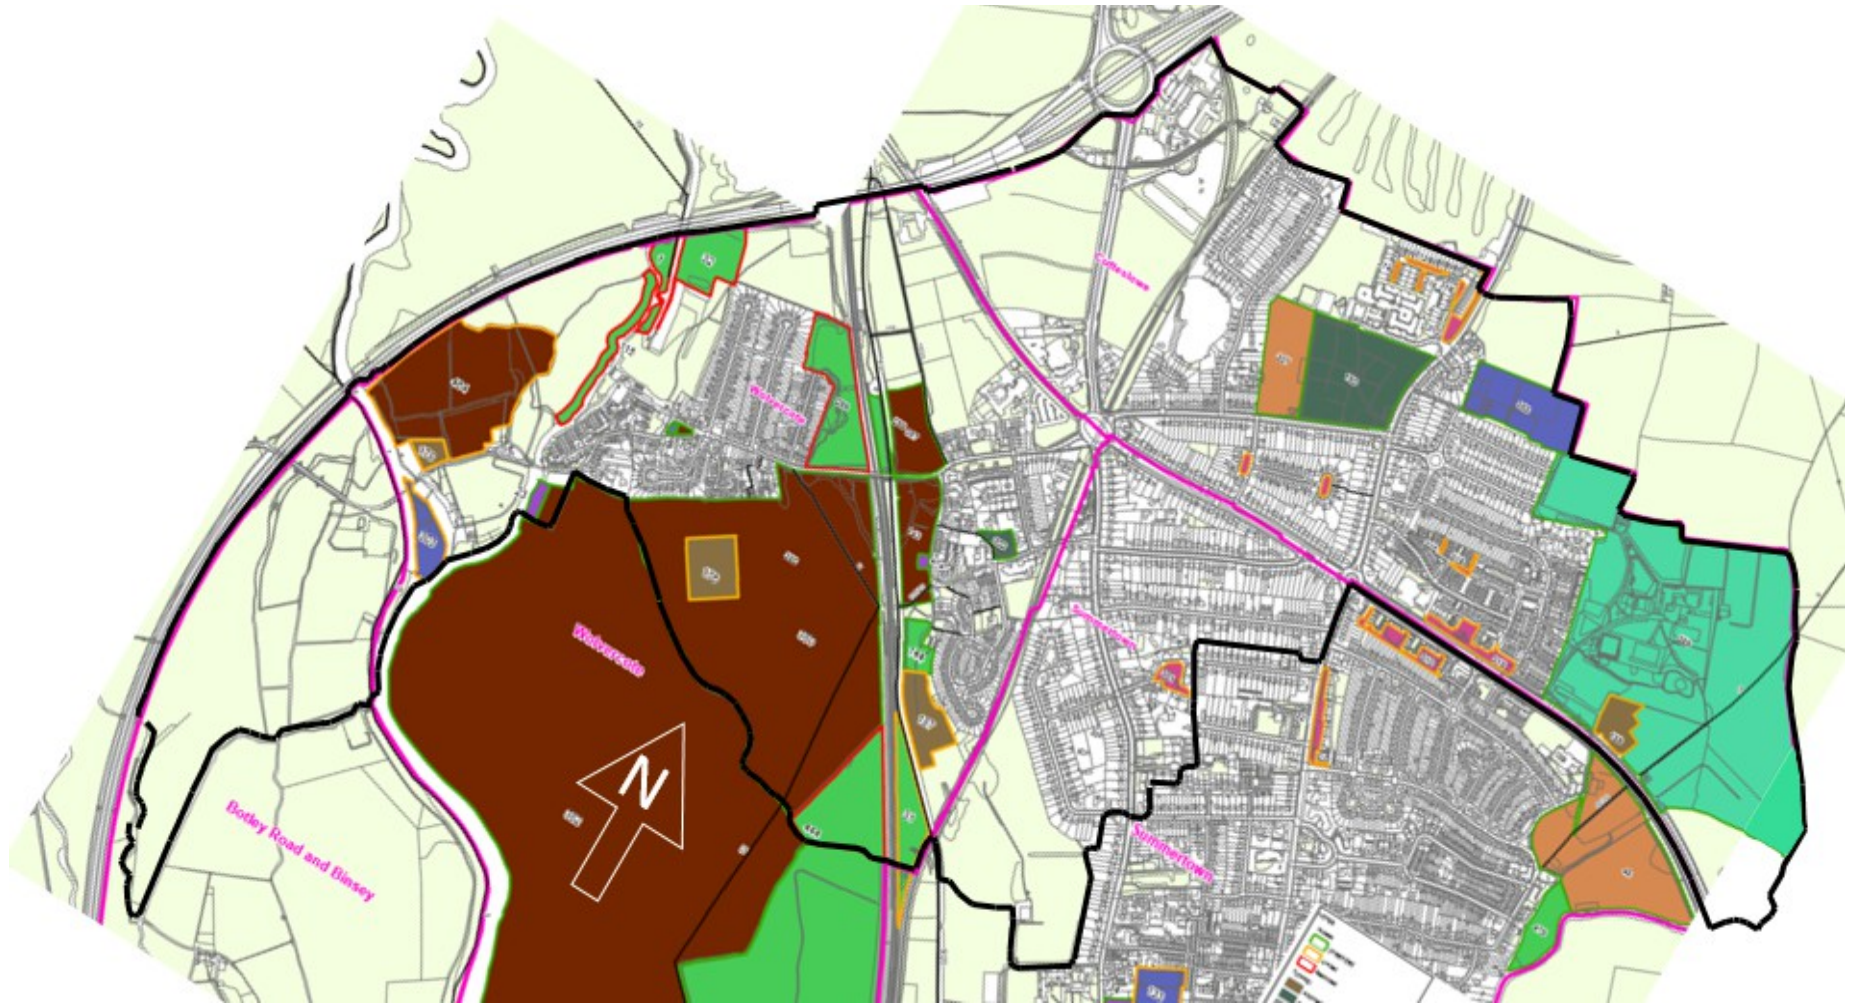

Annex 3 – Process for Developing the Wolvercote Neighbourhood Plan

Annex 4: Green Spaces Plan

Access

 Unrestricted

 Limited

 Restricted

Typology

 Allotments

 Churchyard / Cemetery

 Civic Square

 Ecological

 Green / Common

 Green Link

 Housing Amenity Land

 Park - City > 10ha

 Park - Local 2 - 10 ha