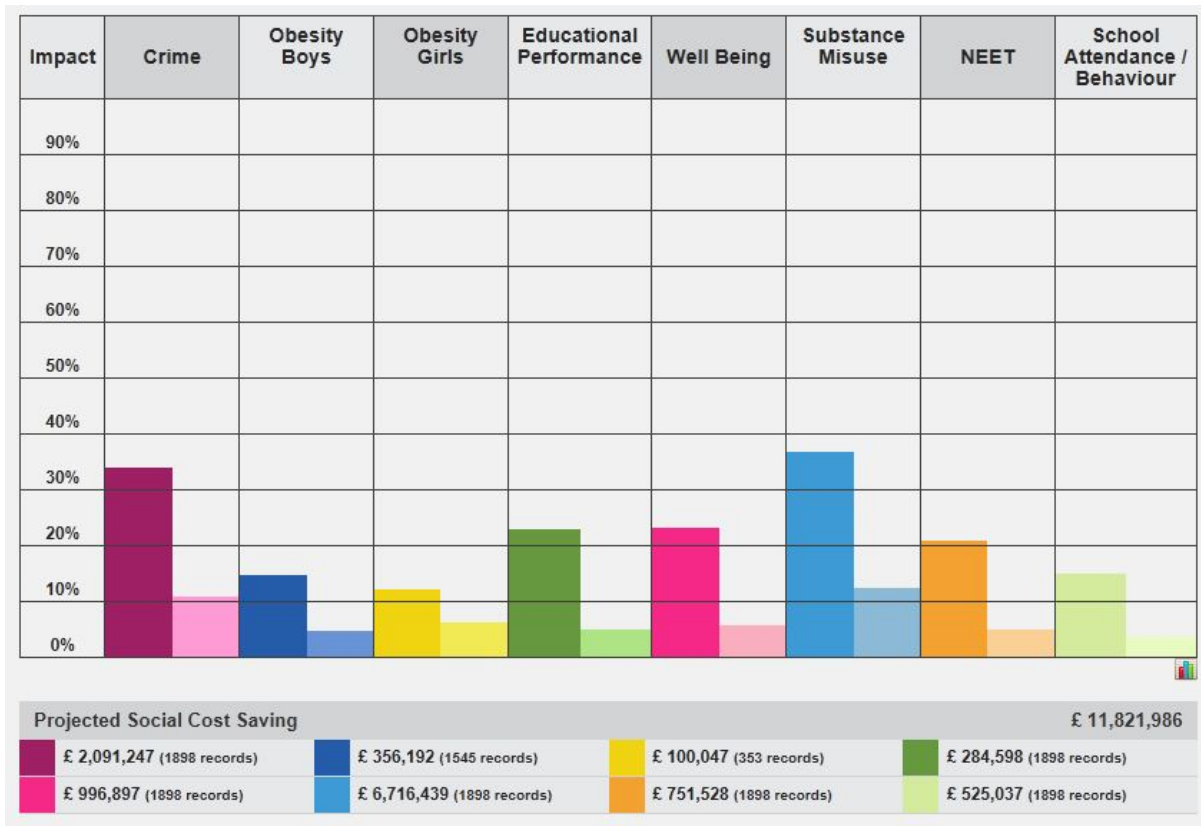

## Appendix 1 – April 2015 to March 2016 – SportWorx social return on investment

This page is intentionally left blank