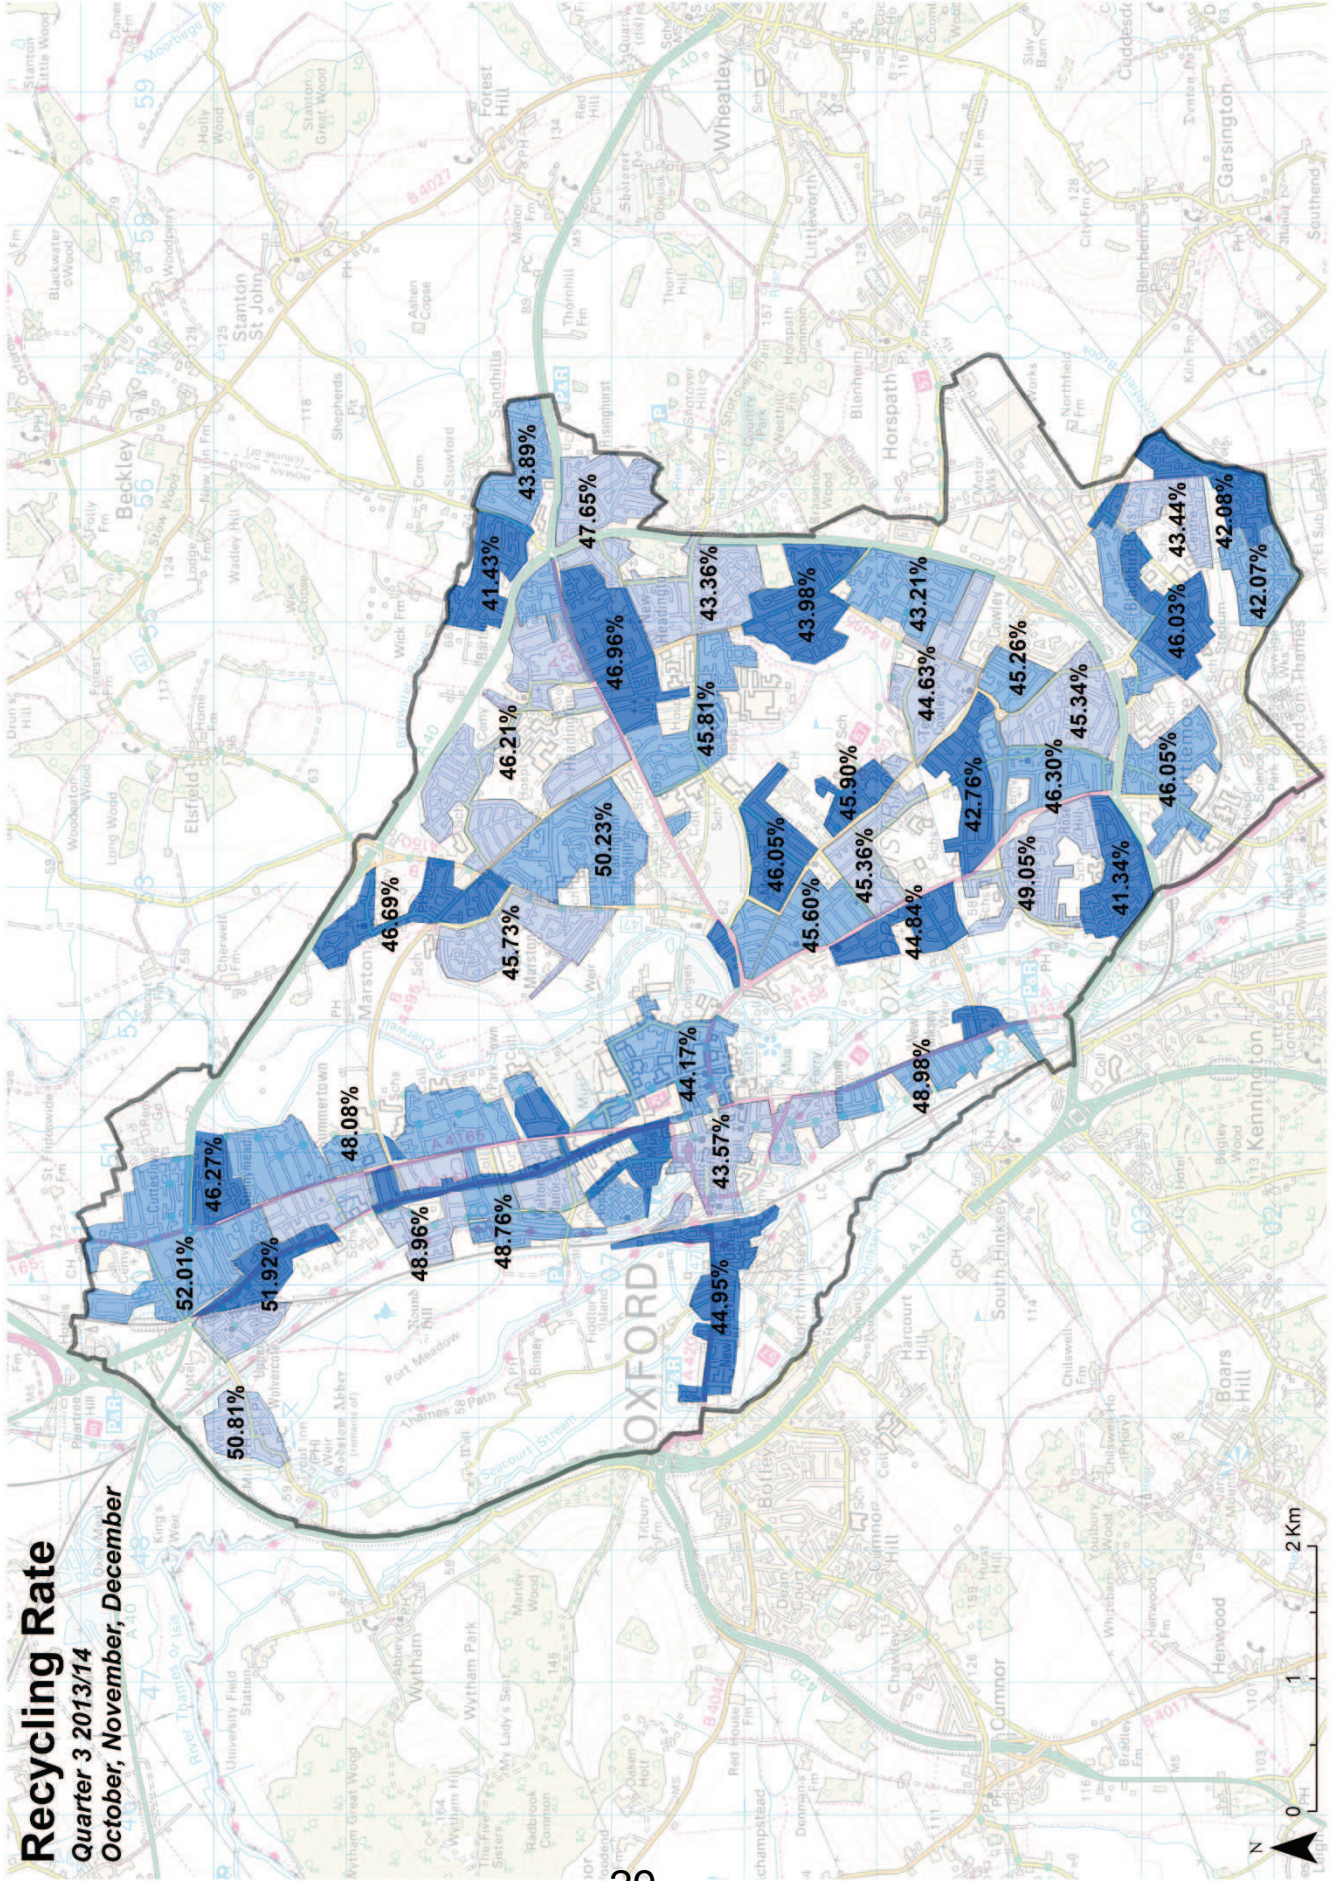

The following map displays the latest quarterly round recycling rate based on the material collected **KERBSIDE ONLY**.

Recycling Rate

Quarter 3 2013/14
October, November, December

This page is intentionally left blank