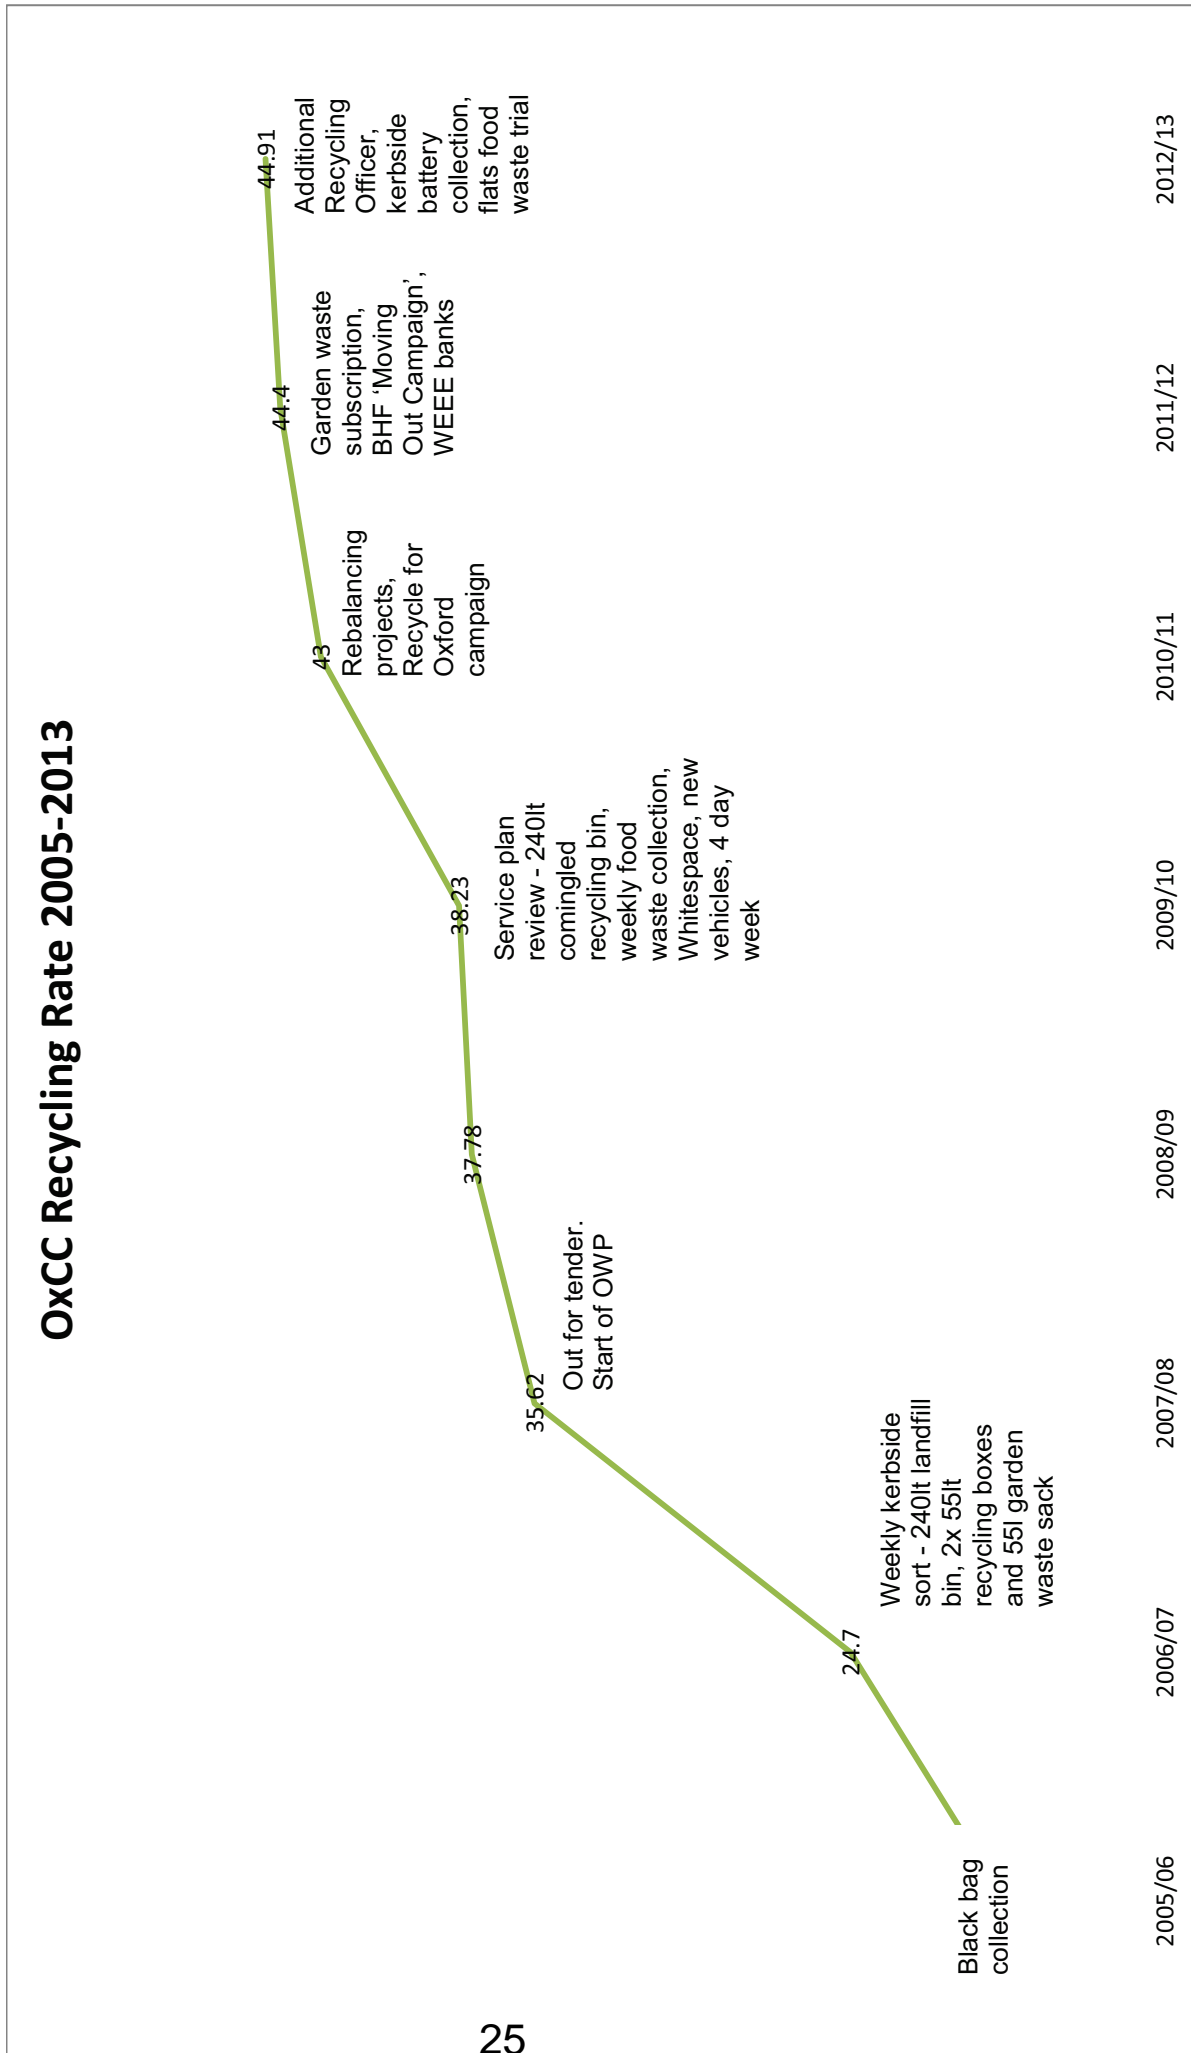

Oxford City Council Recycling Rate

The graph below displays the recycling rate against key changes to the service over an 8 year period.

This page is intentionally left blank