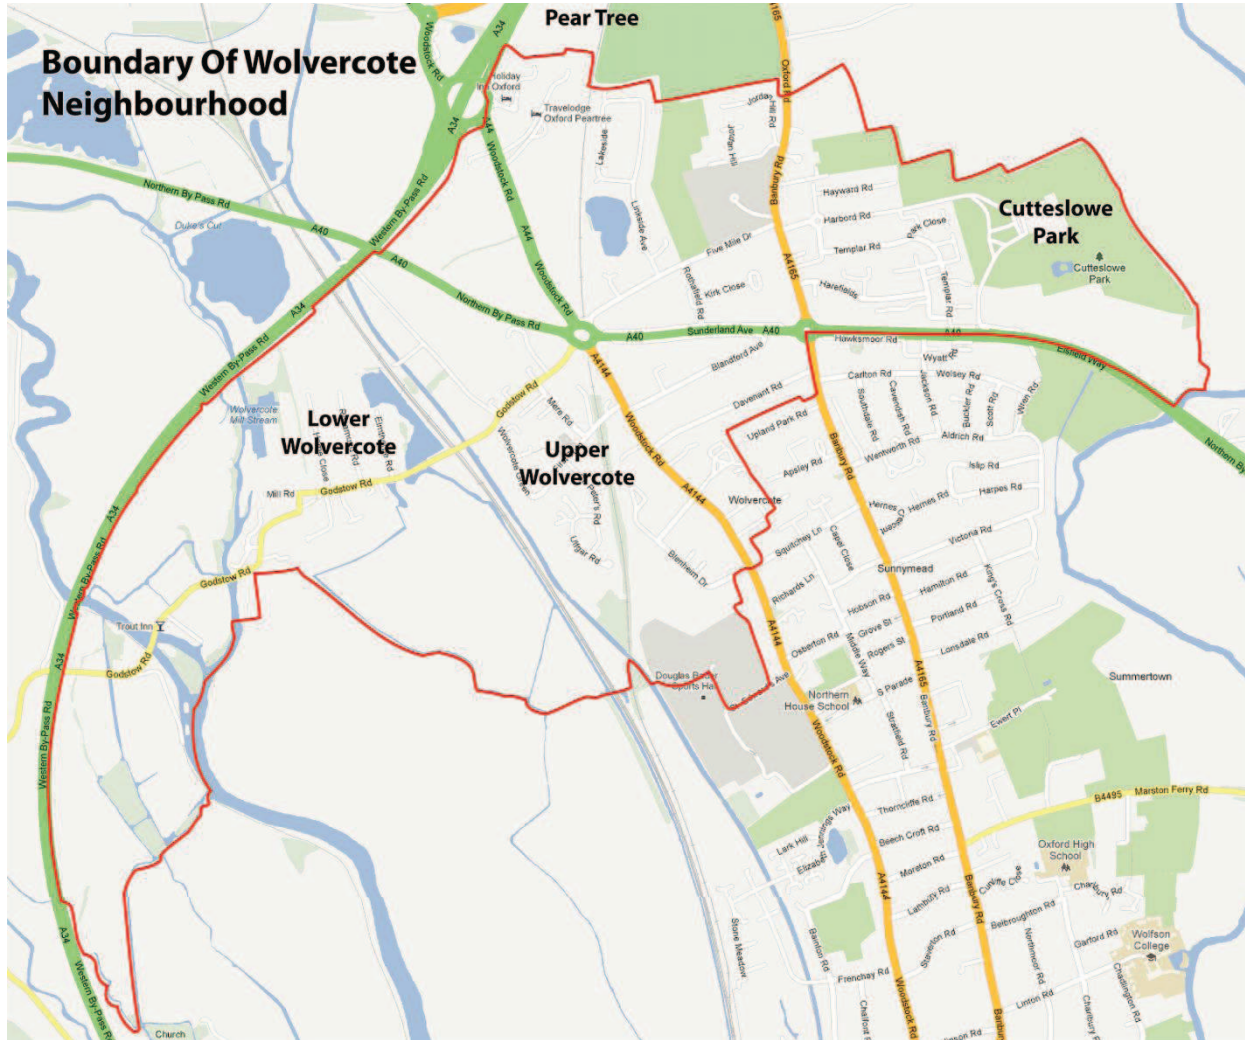

Map of Proposed Summertown and St Margaret's Neighbourhood Area

0 125 250 500
 Metres

207

1:15,000

© Crown Copyright and database right 2011. Ordnance Survey 100019348.

www.oxford.gov.uk

Applications for designation

Wolvercote Neighbourhood Area and Forum

This map shows the boundary of the Wolvercote Neighbourhood Area, the same line as the Ward Boundary of Wolvercote Ward.