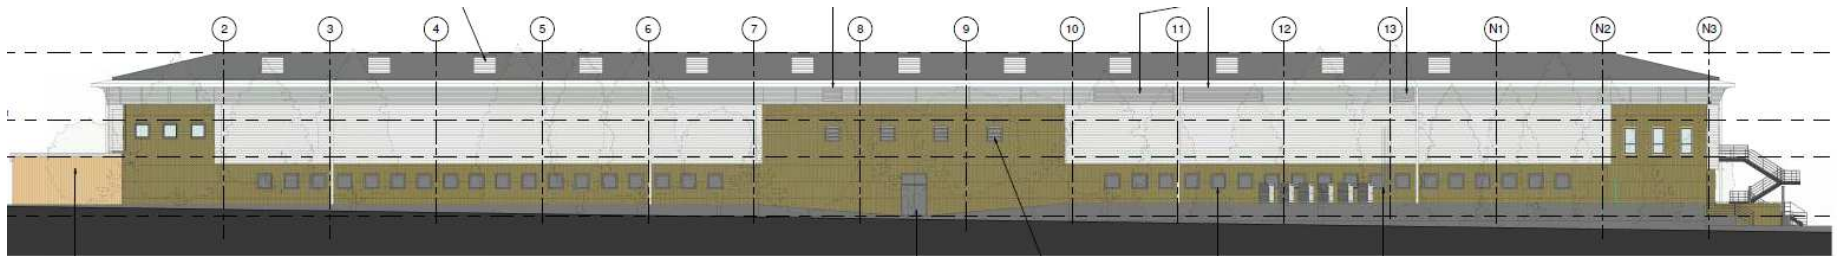

East Area Planning Committee Presentation

19/01373/FUL

Former Royal Mail Sorting Office
7000 Alec Issigonis Way

www.oxford.gov.uk

OXFORD
CITY
COUNCIL

Agenda Item 3

Site Location Plan

View of east elevation from Alec Issigonis Way

5

View of east elevation from Alec Issigonis Way

View of south elevation from Oxford Road

7

View of west elevation from Hollow Way

8

View of north elevation from Hollow Way

Proposed site plan

Proposed east elevation

Proposed south elevation

Proposed west elevation

Proposed north elevation

12