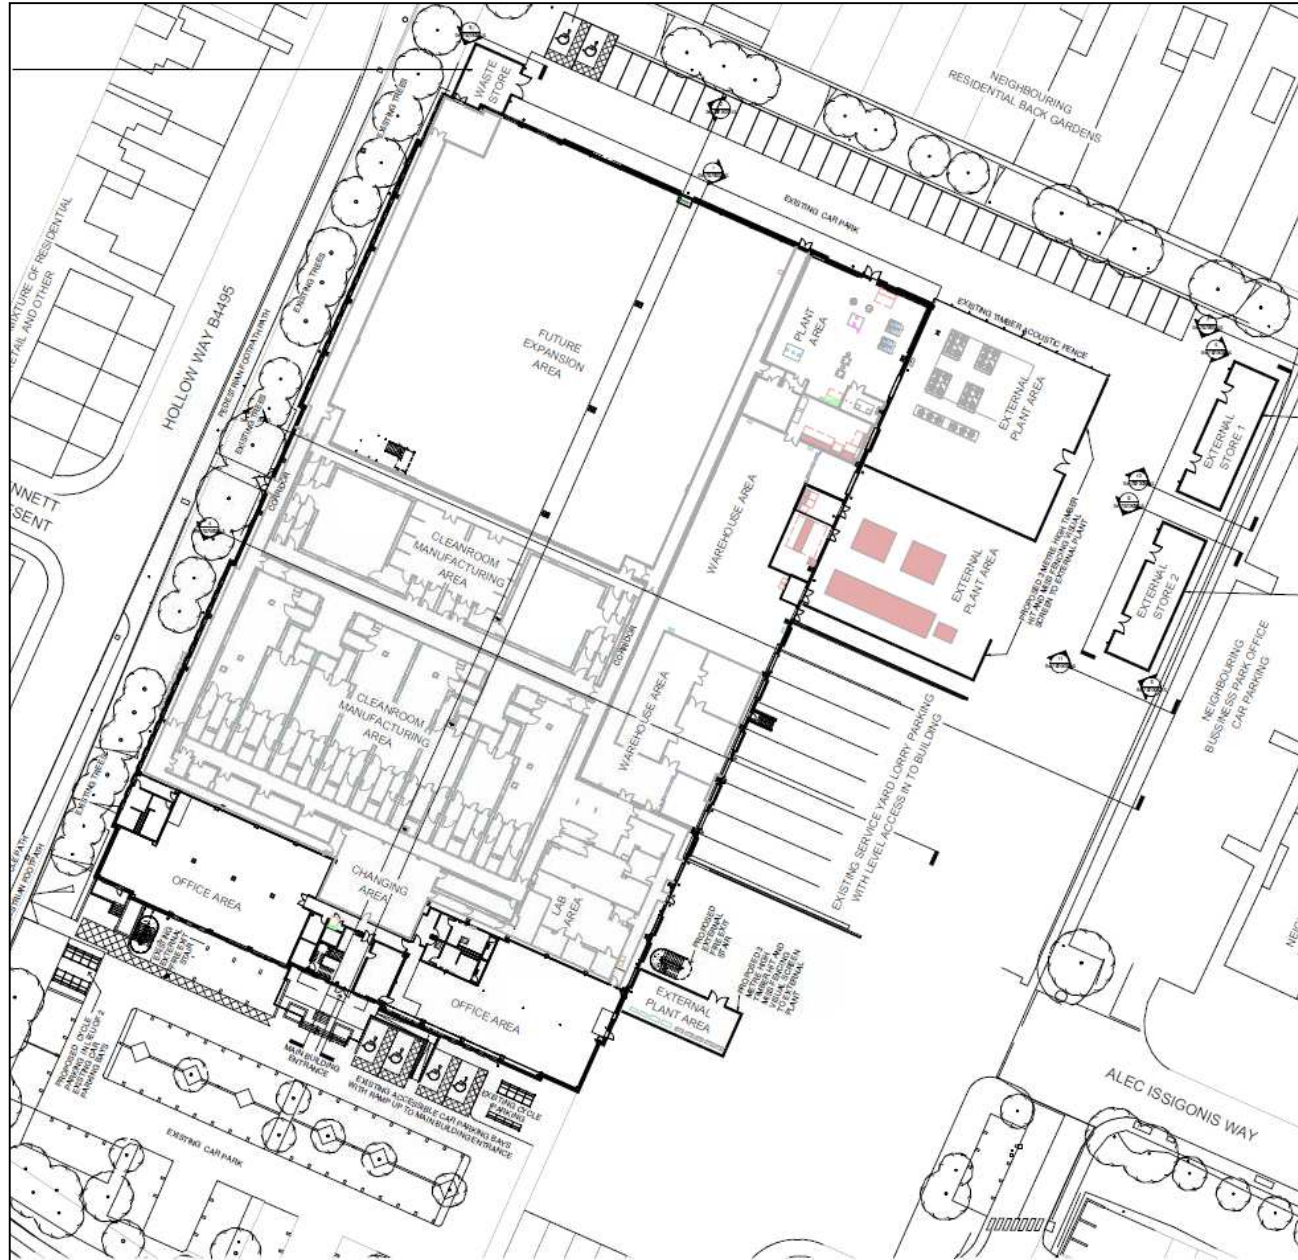

East Area Planning Committee Presentation

19/01373/FUL

Former Royal Mail Sorting Office
7000 Alec Issigonis Way

www.oxford.gov.uk

OXFORD
CITY
COUNCIL

Agenda Item 3

Site Location Plan

View of east elevation from Alec Issigonis Way

5

View of east elevation from Alec Issigonis Way

View of south elevation from Oxford Road

7

View of west elevation from Hollow Way

8

View of north elevation from Hollow Way

Proposed site plan

Proposed east elevation

Proposed south elevation

Proposed west elevation

Proposed north elevation

12