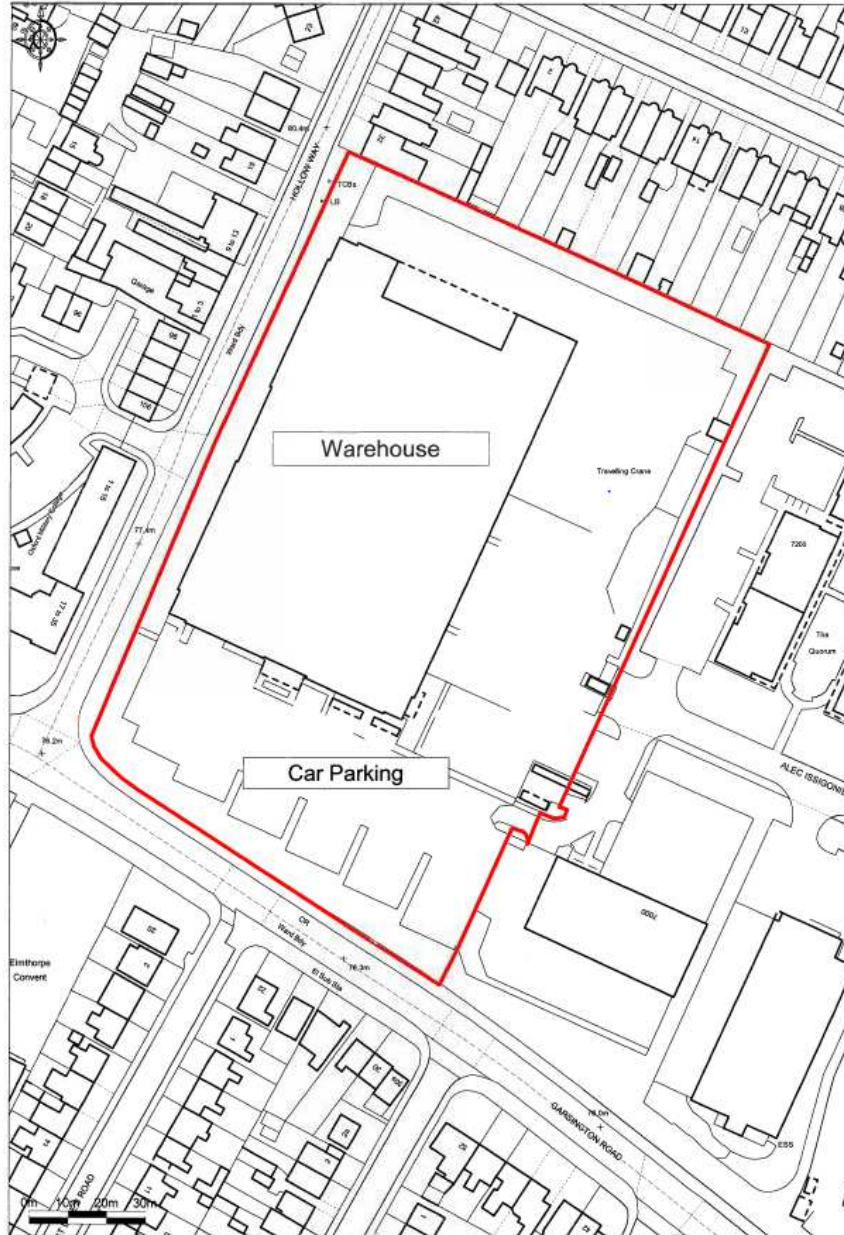

East Area Planning Committee Presentation

19/01373/FUL

Former Royal Mail Sorting Office
7000 Alec Issigonis Way

www.oxford.gov.uk

OXFORD
CITY
COUNCIL

Agenda Item 3

Site Location Plan

View of east elevation from Alec Issigonis Way

5

View of east elevation from Alec Issigonis Way

View of south elevation from Oxford Road

7

View of west elevation from Hollow Way

8

View of north elevation from Hollow Way

Proposed site plan

Proposed east elevation

Proposed south elevation

Proposed west elevation

Proposed north elevation

12